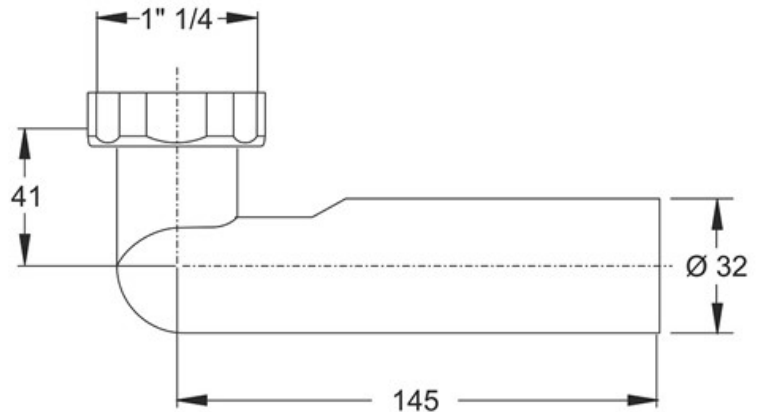

ITEM

63400T54B9

CODULO CURVO 1"1/4 X Ø 40 MM

Product Type

Logistic Info

Pcs per Carton: 100
Qty per Pallet: 5
Unit weight: 0,10560
Flow rate Lt/m.:

ORIGINE: MADE IN ITALY

Cod.EAN13: 8030575022222

Tarif Code :74198090

Tecnichal Details

Model: JOINTS
Product: Weldable straight joint
Spec 1: Raw brass threaded nut
Spec 2: 1"1/4 x ø 40 mm
Material 1: PEHD
Material 2: BRASS
Color 1: BLACK
Color 2: RAW