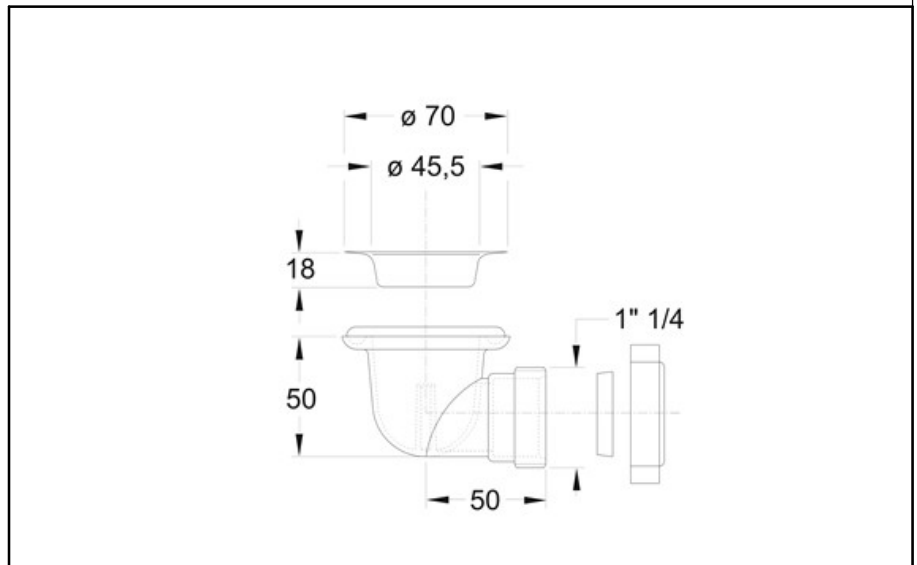

ITEM

**5965NC70B0**

**SIMPLEX Ø 70 MM SC LATERALE**

Product Type

Logistic Info

**Pcs per Carton:** 100  
**Qty per Pallet:** 100  
**Unit weight:** 0,08000  
**Flow rate Lt/m.:** 41,80

ORIGINE: MADE IN ITALY

Cod.EAN13: 8030575022147

Tarif Code :39229000

Tecnichal Details

**Model:** SIMPLEX  
**Product:** Simplex waste for shower plates in stainless steel  
**Spec 1:** Deep inox grid ø 70 - 45,5 mm with side outlet  
**Spec 2:** ø 70 mm x 1"1/2  
**Material 1:** PP  
**Material 2:** INOX  
**Color 1:** WHITE  
**Color 2:** POLISHED