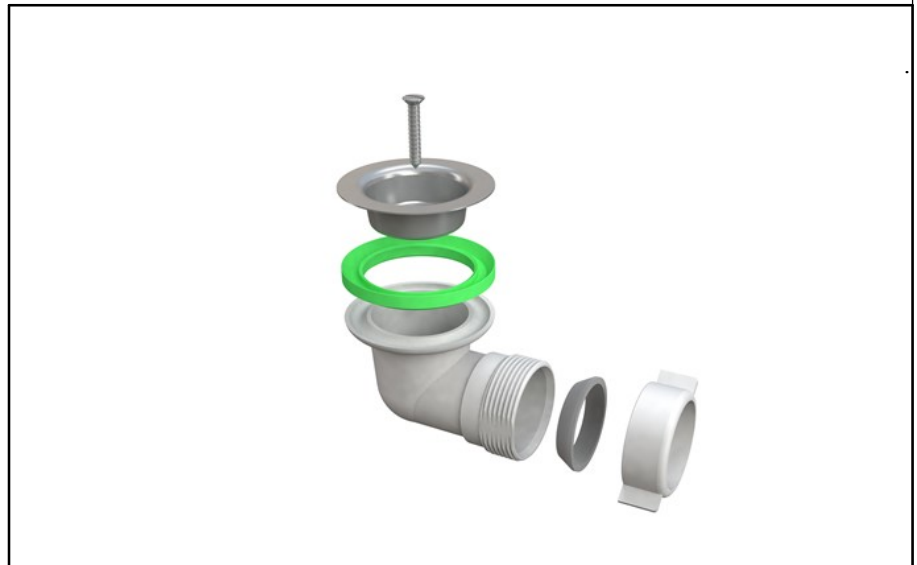

ITEM

**5965NC70B0**

**SIMPLEX Ø 70 MM SC LATERALE**

Product Type

Logistic Info

**Pcs per Carton:** 100  
**Qty per Pallet:** 100  
**Unit weight:** 0,08000  
**Flow rate Lt/m.:** 41,80

ORIGINE: MADE IN ITALY

Cod.EAN13: 8030575022147

Tarif Code :39229000

Tecnichal Details

**Model:** SIMPLEX  
**Product:** Simplex waste for shower plates in stainless steel  
**Spec 1:** Deep inox grid ø 70 - 45,5 mm with side outlet  
**Spec 2:** ø 70 mm x 1"1/2  
**Material 1:** PP  
**Material 2:** INOX  
**Color 1:** WHITE  
**Color 2:** POLISHED