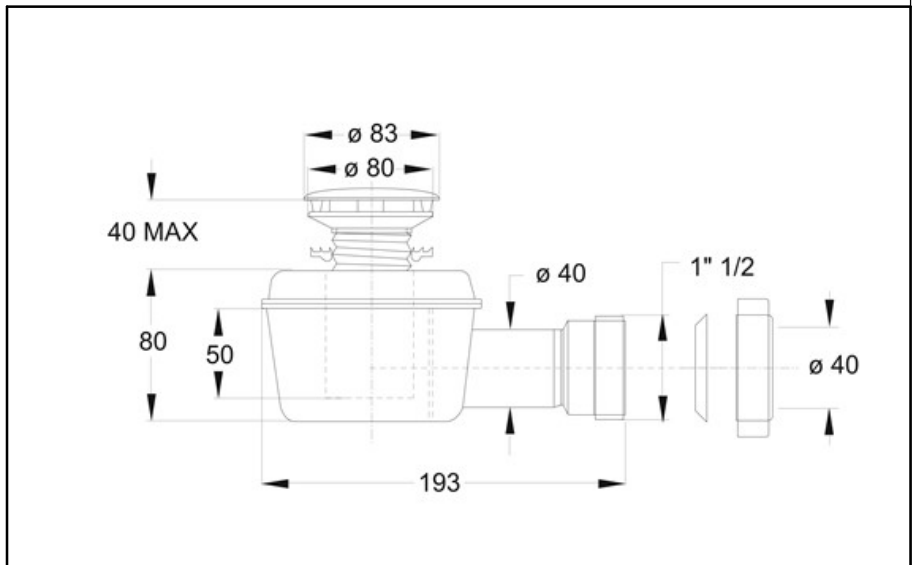

ITEM

5494CR80B0

SPLASH TAPPO CROMO SC 1"1/2

Product Type

Shower-tray traps

ø 60 mm shower traps

Logistic Info

Pcs per Carton: 25
Qty per Pallet: 25
Unit weight: 0,28200
Flow rate Lt/m.: 49,10

ORIGINE: MADE IN ITALY

Cod.EAN13: 8030575021799

Tarif Code :39229000

Tecnichal Details

Model: SPLASH
Product: flanged odour trap for shower
Spec 1: Flanged waste ø 80 mm, chrome-plated cover
Spec 2: Threaded outlet 1"1/2
Material 1: PP
Material 2: ABS
Color 1: WHITE
Color 2: CHROMED