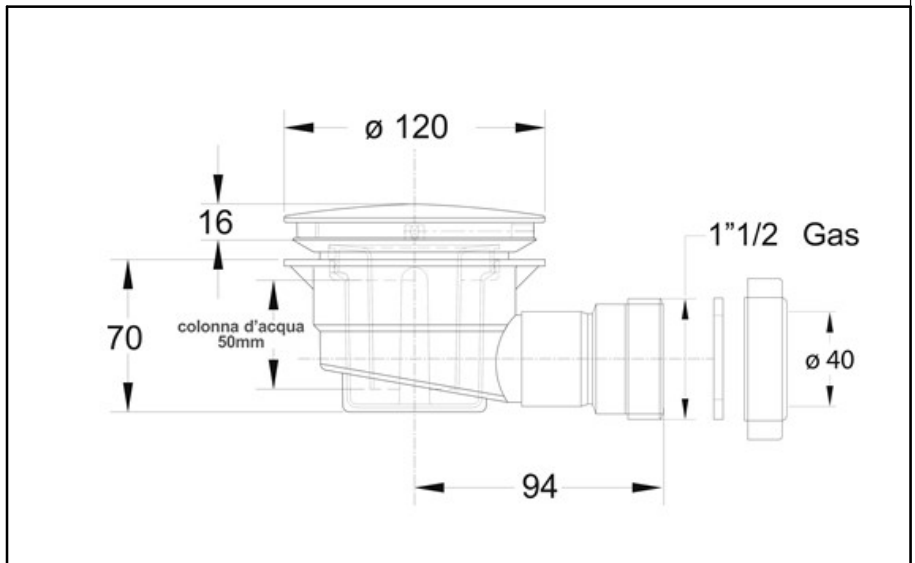

ITEM

5290IX12B7

DOCCIONE INOX SCARICO 1"1/2

Product Type

Shower-tray traps

ø 90 mm shower traps

Logistic Info

Pcs per Carton: 25
Qty per Pallet: 25
Unit weight: 0,37200
Flow rate Lt/m.: 43,40

ORIGINE: MADE IN ITALY

Cod.EAN13: 8030575057132

Tarif Code :39229000

Tecnichal Details

Model: DOCCIONE

Product: Traditional shower tray siphons

Spec 1: Cover in ABS covered with stainless steel ø 120 mm, wet siphon, threaded flange

Spec 2: Threaded outlet 1"1/2

Material 1: PP

Material 2: INOX

Color 1: GREY

Color 2: POLISHED

Approvals