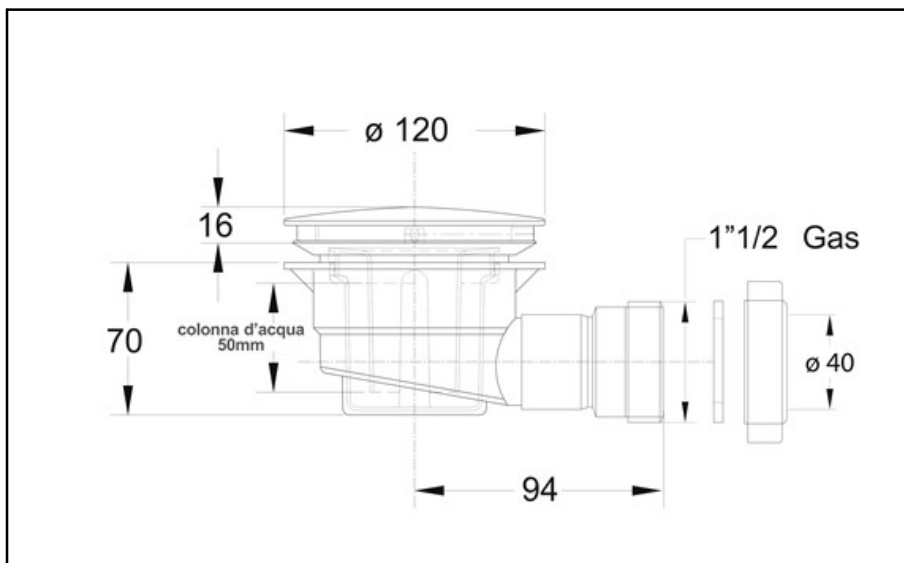

ITEM

5290AB12B7

DOCCIONE ABS SCARICO 1"1/2

Product Type

Shower-tray traps

ø 90 mm shower traps

Logistic Info

Pcs per Carton: 25
Qty per Pallet: 25
Unit weight: 0,36000
Flow rate Lt/m.:

ORIGINE: MADE IN ITALY
Cod.EAN13: 8030575053288
Tarif Code :39229000

Tecnichal Details

Model: DOCCIONE
Product: Traditional shower tray siphons
Spec 1: Cover in chrome-plated ABS ø 120 mm, wet siphon, threaded flange
Spec 2: Threaded outlet 1"1/2
Material 1: PP
Material 2: ABS
Color 1: GREY
Color 2: CHROME-PLATED