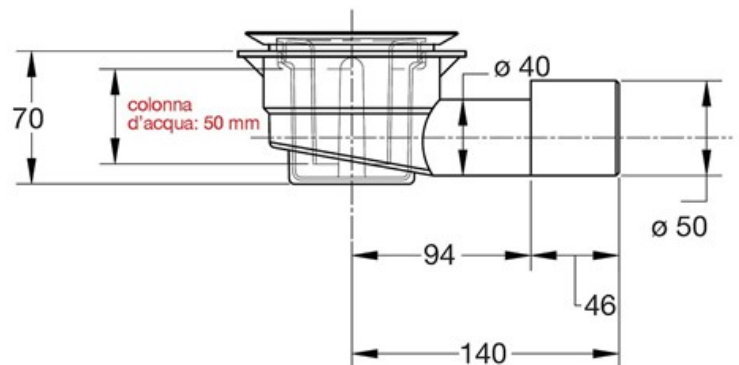

ITEM

5280ST12B7

DOCCIONE S/TAPPO SC Ø40/50

Product Type

Shower-tray traps

Ø 90 mm shower traps

Logistic Info

Pcs per Carton: 25
Qty per Pallet: 25
Unit weight: 0,28300
Flow rate Lt/m.:

ORIGINE: MADE IN ITALY
Cod.EAN13: 8030575054988
Tarif Code :39229000

Tecnichal Details

Model: DOCCIONE
Product: Traditional shower tray siphons
Spec 1: Without cover, wet siphon, threaded flange
Spec 2: Outlet Ø 40-50 mm
Material 1: PP
Material 2:
Color 1: WHITE
Color 2: