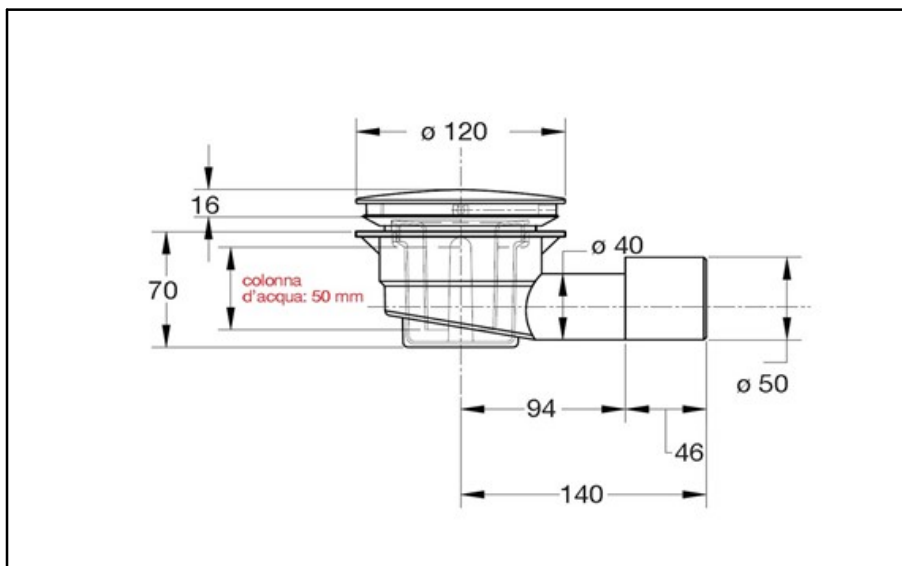

ITEM

5280IX12B7

DOCCIONE INOX SCARICO Ø 40-50

Product Type

Shower-tray traps

Ø 90 mm shower traps

Logistic Info

Pcs per Carton: 25
Qty per Pallet: 25
Unit weight: 0,39900
Flow rate Lt/m.: 43,40

ORIGINE: MADE IN ITALY

Cod.EAN13: 8030575057125

Tarif Code :39229000

Tecnichal Details

Model: DOCCIONE

Product: Traditional shower tray siphons

Spec 1: Cover in ABS covered with stainless steel Ø 120 mm, wet siphon, threaded flange

Spec 2: Outlet Ø 40-50 mm

Material 1: PP

Material 2: INOX

Color 1: GREY

Color 2: POLISHED

Approvals