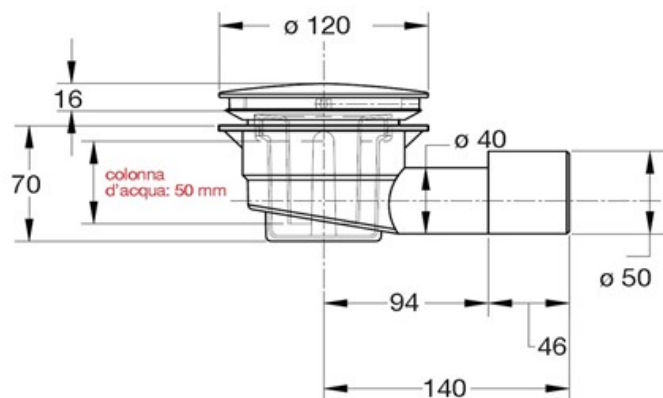

ITEM

5280AB12B7

DOCCIONE ABS SCARICO Ø 40-50

Product Type

Shower-tray traps

Ø 90 mm shower traps

Logistic Info

Pcs per Carton: 25
Qty per Pallet: 25
Unit weight: 0,37000
Flow rate Lt/m.: 43,40

ORIGINE: MADE IN ITALY

Cod.EAN13: 8030575034973

Tarif Code :39229000

Tecnichal Details

Model: DOCCIONE

Product: Traditional shower tray siphons

Spec 1: Cover in chrome-plated ABS Ø 120 mm, wet siphon, threaded flange

Spec 2: Outlet Ø 40-50 mm

Material 1: PP

Material 2: ABS

Color 1: GREY

Color 2: CHROME-PLATED

Approvals