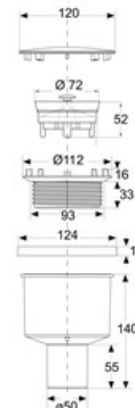

ITEM

5270IX12B7

DOCCIONE INOX SCARICO VERT Ø50

Product Type

Shower-tray traps

Ø 90 mm shower traps

Logistic Info

Pcs per Carton: 25
Qty per Pallet: 25
Unit weight: 0,42400
Flow rate Lt/m.:

ORIGINE: MADE IN ITALY

Cod.EAN13: 8030575054964

Tarif Code :39229000

Tecnichal Details

Model: DOCCIONE

Product: Traditional shower tray siphons

Spec 1: Cover in ABS covered with stainless steel Ø 120 mm, dry siphon, threaded flange

Spec 2: Vertical outlet Ø 50 mm

Material 1: ABS

Material 2: INOX

Color 1: WHITE

Color 2: POLISHED

Approvals