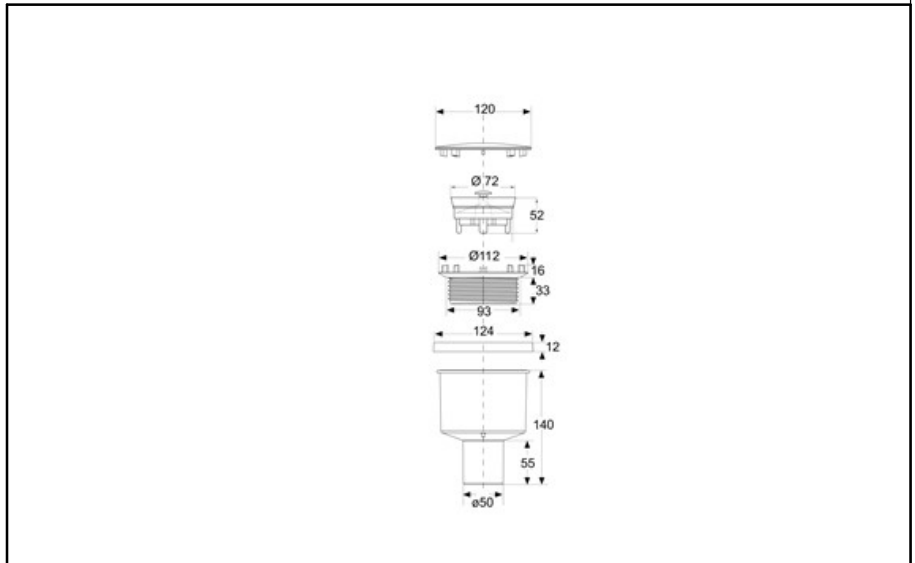

ITEM

**5270AB12B7**

**DOCCIONE ABS SCARICO VERT Ø50**

Product Type

Shower-tray traps

Ø 90 mm shower traps

Logistic Info

**Pcs per Carton:** 25  
**Qty per Pallet:** 25  
**Unit weight:** 0,39500  
**Flow rate Lt/m.:**

ORIGINE: MADE IN ITALY

Cod.EAN13: 8030575054957

Tarif Code :39229000

Tecnichal Details

**Model:** DOCCIONE

**Product:** Traditional shower tray siphons

**Spec 1:** Cover in chrome-plated ABS ø 120 mm, dry siphon, threaded flange

**Spec 2:** Vertical outlet ø 50 mm

**Material 1:** ABS

**Material 2:** INOX

**Color 1:** WHITE

**Color 2:** CHROME-PLATED

Approvals