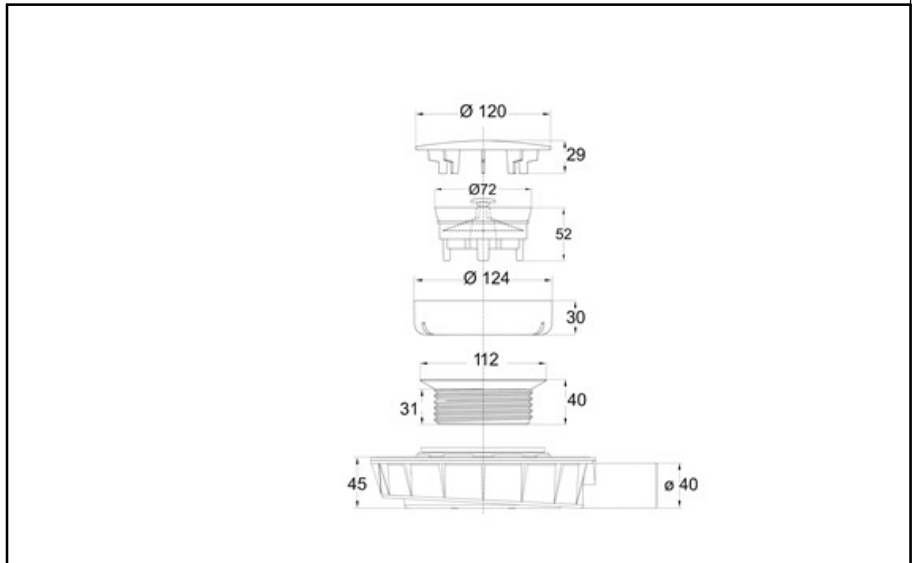

ITEM

5230CR40S7

SAVOISIENNE ABS SC Ø 40

Product Type

Shower-tray traps

Ø 90 mm shower traps

Logistic Info

Pcs per Carton: 20
Qty per Pallet: 20
Unit weight: 0,62600
Flow rate Lt/m.:

ORIGINE: MADE IN ITALY

Cod.EAN13: 8030575040745

Tarif Code :39229000

Tecnichal Details

Model: SAVOISIENNE

Product: Shallow shower trays traps

Spec 1: Cover in chrome-plated ABS Ø 120 mm, Non-return-vale in silycone, threaded flange

Spec 2: outlet Ø 40 mm, Height 45 mm

Material 1: PP

Material 2:

Color 1: BLACK

Color 2: CHROME-PLATED

Approvals