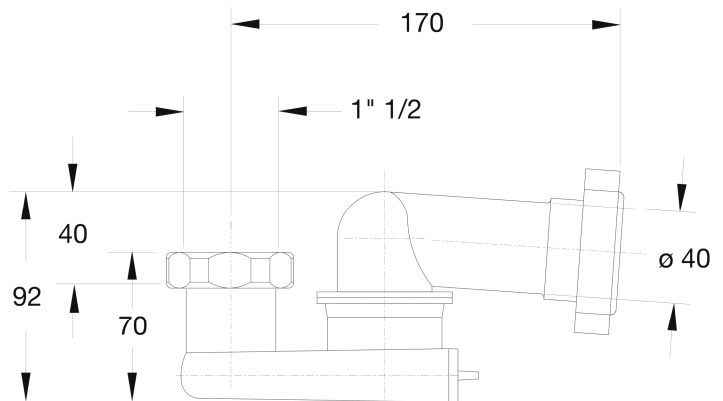

ITEM

45100T64B2

RIBASSATO GH OTTONE 1"1/2X40

Product Type

Bath-tub drains

Bath-tub traps

Logistic Info

Pcs per Carton: 20
Qty per Pallet: 20
Unit weight: 0,19300
Flow rate Lt/m.:

ORIGINE: MADE IN ITALY

Cod.EAN13: 8030575062495

Tarif Code :39229000

Tecnichal Details

Model: LOW-FLAT
Product: Adjustable trap for bath columns
Spec 1: Female outlet, brass threaded nut
Spec 2: 1"1/2 x ø 40 mm
Material 1: PP
Material 2: BRASS
Color 1: GREY
Color 2: RAW