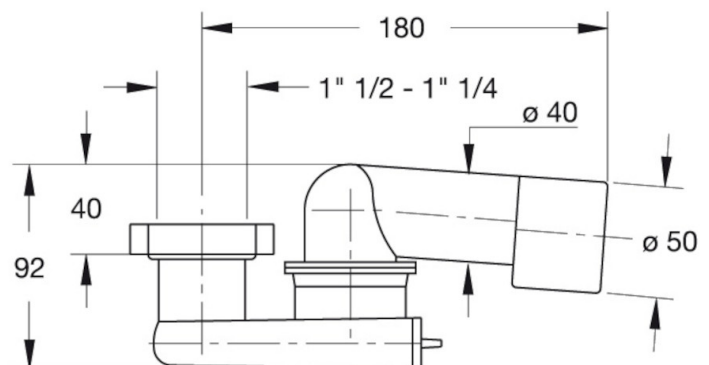

ITEM

4500PP64B2

RIBASSATO PLASTICA 1"1/2X40/50

Product Type

Bath-tub drains

Bath-tub traps

Logistic Info

Pcs per Carton: 20
Qty per Pallet: 20
Unit weight: 0,13020
Flow rate Lt/m.:

ORIGINE: MADE IN ITALY
Cod.EAN13: 8030575062488
Tarif Code :39229000

Tecnichal Details

Model: LOW-FLAT
Product: Adjustable trap for bath columns
Spec 1: Plug-in outlet, plastic threaded nut
Spec 2: 1"1/2 x ø 40/50 mm
Material 1: PP
Material 2: PP
Color 1: GREY
Color 2: WHITE