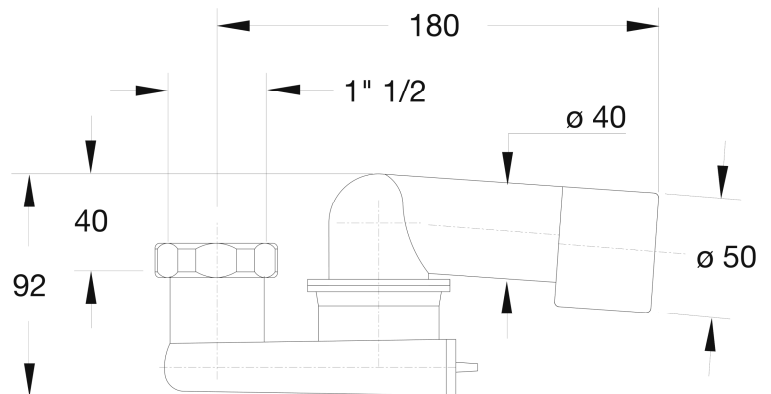

ITEM

4500OT64B2

RIBASSATO OTTONE 1"1/2X40/50

Product Type

Bath-tub drains

Bath-tub traps

Logistic Info

Pcs per Carton: 20
Qty per Pallet: 20
Unit weight: 0,19000
Flow rate Lt/m.:

ORIGINE: MADE IN ITALY
Cod.EAN13: 8030575062471
Tarif Code :39229000

Tecnichal Details

Model: LOW-FLAT
Product: Adjustable trap for bath columns
Spec 1: Plug-in outlet, brass threaded nut
Spec 2: 1"1/2 x ø 40/50 mm
Material 1: PP
Material 2: BRASS
Color 1: GREY
Color 2: RAW