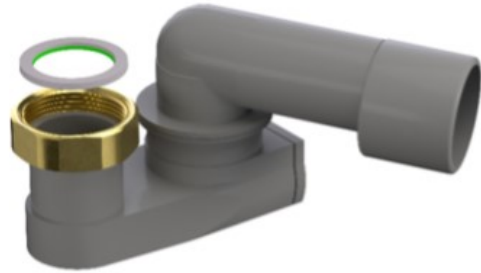

ITEM

4500OT64B2

RIBASSATO OTTONE 1"1/2X40/50

Product Type

Bath-tub drains

Bath-tub traps

Logistic Info

Pcs per Carton: 20
Qty per Pallet: 20
Unit weight: 0,19000
Flow rate Lt/m.:

ORIGINE: MADE IN ITALY
Cod.EAN13: 8030575062471
Tarif Code :39229000

Tecnichal Details

Model: LOW-FLAT
Product: Adjustable trap for bath columns
Spec 1: Plug-in outlet, brass threaded nut
Spec 2: 1"1/2 x ø 40/50 mm
Material 1: PP
Material 2: BRASS
Color 1: GREY
Color 2: RAW