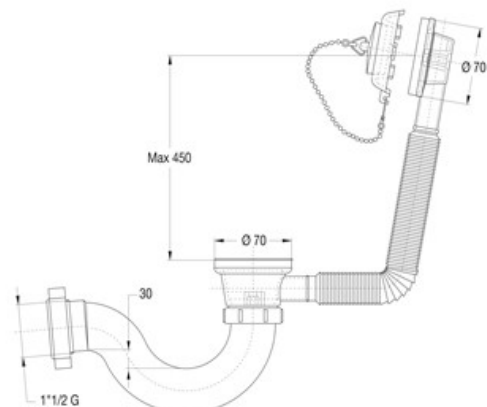

ITEM

**4149EX64B0**

**EXTENSINA C/SIFONE USCITA Ø40**

Product Type

Logistic Info

**Pcs per Carton:** 20  
**Qty per Pallet:** 20  
**Unit weight:** 0,23300  
**Flow rate Lt/m.:**

ORIGINE: MADE IN ITALY  
Cod.EAN13: 8030575020280  
Tarif Code :39229000

Tecnichal Details

**Model:** EXTENSINA  
**Product:** bath tub drain with plug with chain  
**Spec 1:** Plug ø 45,5 mm, chain length 45 cm  
**Spec 2:** Odour trap with threaded outlet ø 40 mm  
**Material 1:** PP  
**Material 2:** INOX  
**Color 1:** WHITE  
**Color 2:** METAL