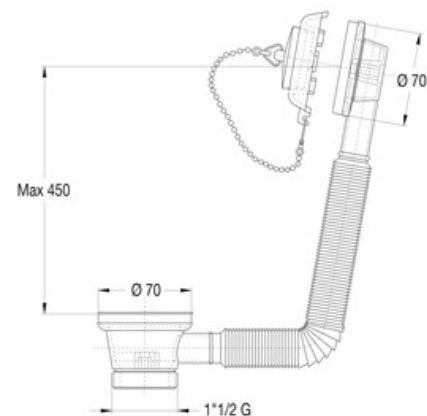

ITEM

4140EX64B0

EXTENSINA S/SIFONE TAPPOØ45,5

Product Type

Logistic Info

Pcs per Carton: 20
Qty per Pallet: 20
Unit weight: 0,19300
Flow rate Lt/m.:

ORIGINE: MADE IN ITALY
Cod.EAN13: 8030575020204
Tarif Code :39229000

Tecnichal Details

Model: EXTENSINA
Product: bath tub drain with plug with chain
Spec 1: Plug ø 45,5 mm, chain length 45 cm
Spec 2: 1"1/2 Outlet
Material 1: PP
Material 2: INOX
Color 1: WHITE
Color 2: METAL