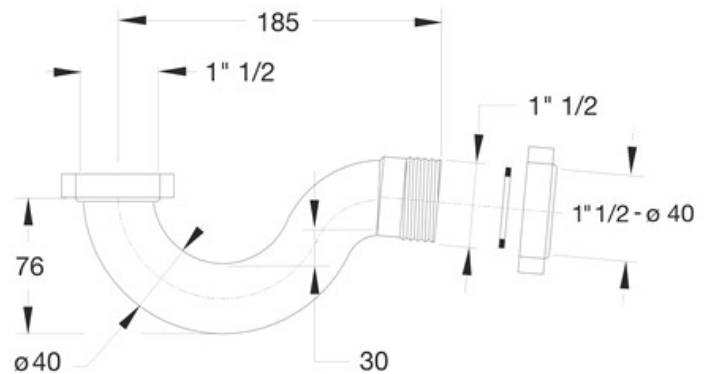

ITEM

4110PP64B0

AUTOPULENTE X VASCA 1"1/2X40

Product Type

Bath-tub drains

Bath-tub traps

Logistic Info

Pcs per Carton: 20
Qty per Pallet: 20
Unit weight: 0,08900
Flow rate Lt/m.:

ORIGINE: MADE IN ITALY
Cod.EAN13: 8030575019987
Tarif Code :39229000

Tecnichal Details

Model: ESSE
Product: Self-cleaning trap
Spec 1: BI-POWER washers, one piece only without welds
Spec 2: 1"1/2 x ø 40 mm
Material 1: PP
Material 2:
Color 1: WHITE
Color 2: