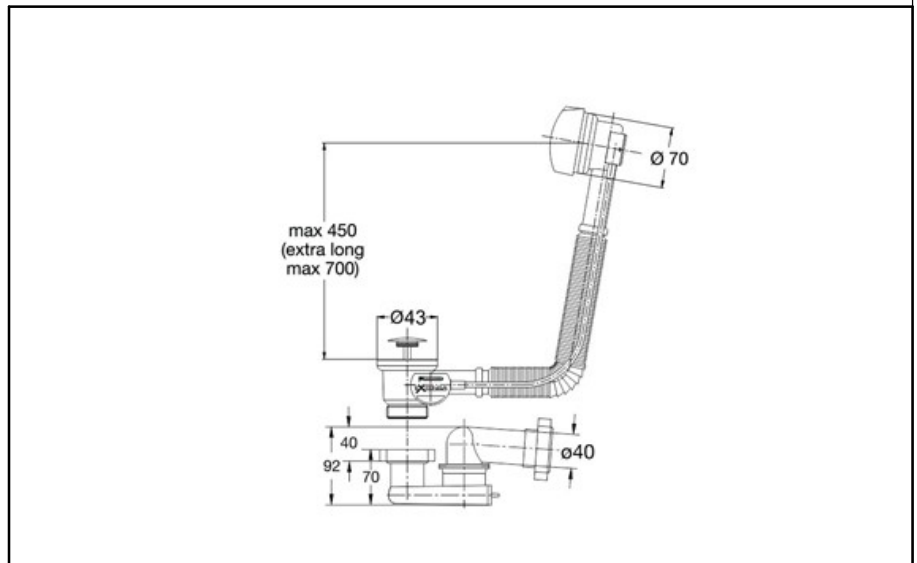

Qty per Pallet:

Unit weight: 0,73000

Flow rate Lt/m.:

ORIGINE: MADE IN CINA

Cod.EAN13: 8030575057583

Tarif Code :39229000

Tecnichal Details

Model: EXTENSA

Product: pop-up bath tub drain

Spec 1: Handle in Zamak, ø 43 mm plug in brass, Flexible welded overflow

Spec 2: Outlet 1"1/2

Material 1: PP

Material 2: BRASS

Color 1: WHITE

Color 2: CHROME-PLATED

Approvals