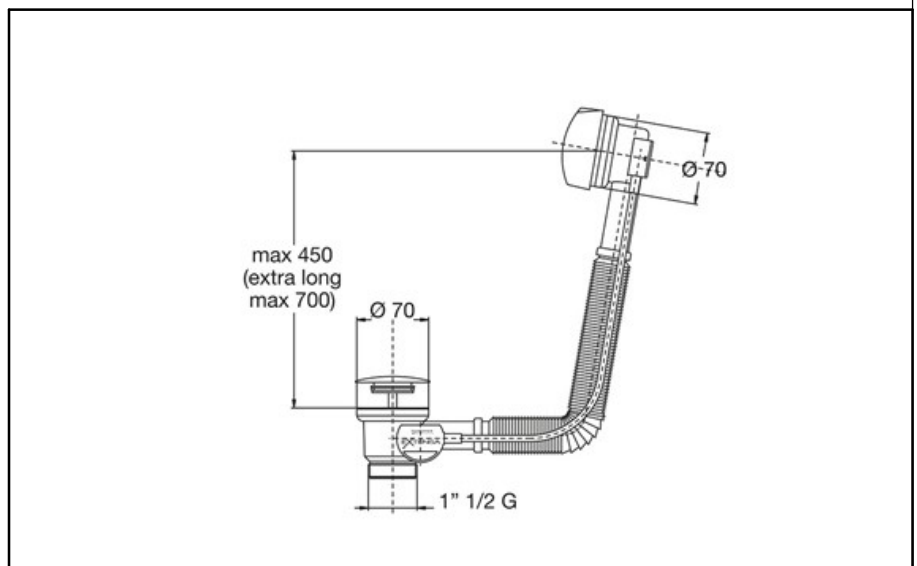

Qty per Pallet:

Unit weight: 0,82400

Flow rate Lt/m.:

ORIGINE: MADE IN CINA

Cod.EAN13: 8030575059037

Tarif Code :39229000

Tecnichal Details

Model: EXTENSA

Product: pop-up bath tub drain

Spec 1: Handle in Zamak, plug in chrome-plated brass, Flexible welded overflow

Spec 2: Outlet 1"1/2

Material 1: PP

Material 2: BRASS

Color 1: WHITE

Color 2: CHROME-PLATED

Approvals