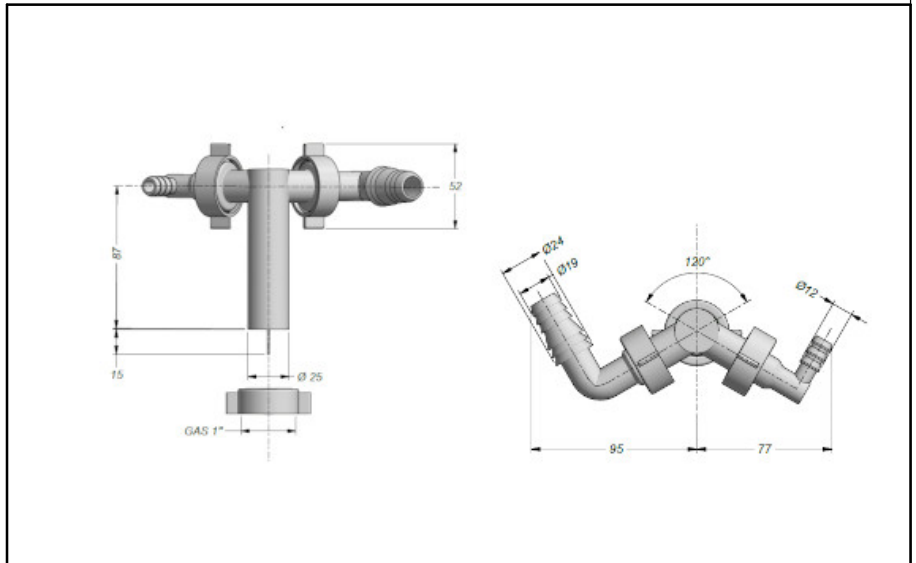

**Qty per Pallet:**

**Unit weight: 0,07900**

**Flow rate Lt/m.:**

ORIGINE: MADE IN ITALY

Cod.EAN13: 8030575058818

Tarif Code :39229000

Tecnichal Details

**Model:** ARIETE