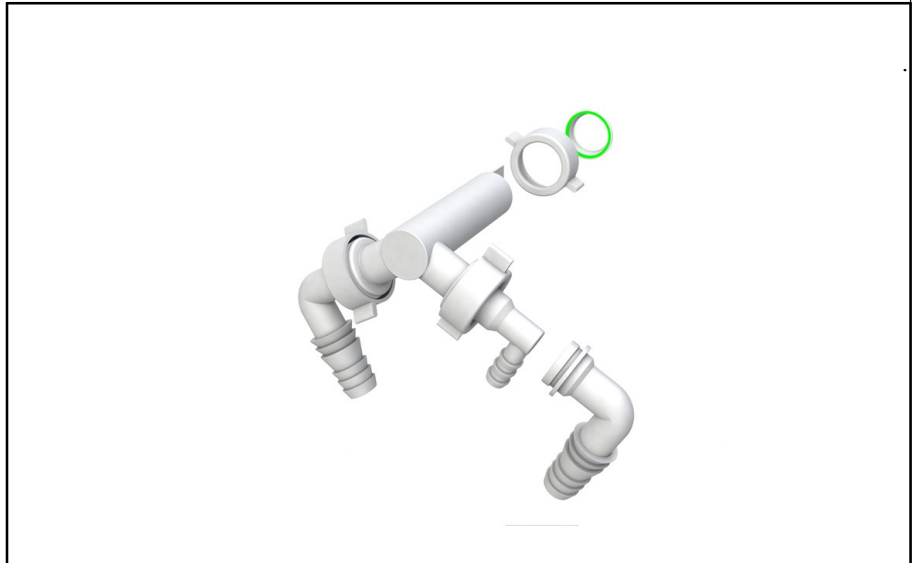

ITEM

**3940EC44B0**

**ARIETE ATTACCO UNI X LAV "3/4**

Product Type

Domestic appliances traps and accessories

Washing machine traps spare parts

Logistic Info

**Pcs per Carton: 25**

**Qty per Pallet:**

**Unit weight: 0,07900**

**Flow rate Lt/m.:**

ORIGINE: MADE IN ITALY

Cod.EAN13: 8030575058818

Tarif Code :39229000

Tecnichal Details

**Model:** ARIETE

**Product:** universal home appliances water discharge outlet

**Spec 1:** Featuring 2 washing-machine/dishwasher outlets and 1 clothes-dryer outlet

**Spec 2:** 1" trap connection

**Material 1:** PP

**Material 2:**