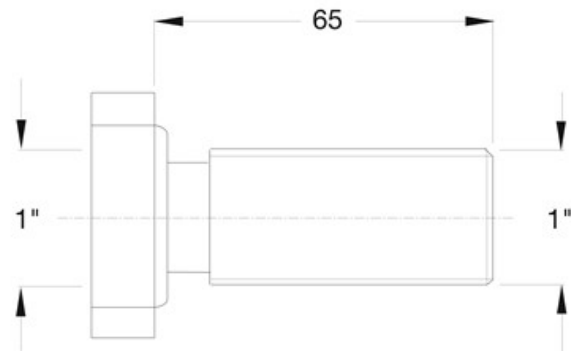

ITEM

3930EC44B0

PROLUNGA FILETTATA 1"

Product Type

Logistic Info

Pcs per Carton: 25
Qty per Pallet: 25
Unit weight: 0,01900
Flow rate Lt/m.:

ORIGINE: MADE IN SERBIA

Cod.EAN13: 8030575019499

Tarif Code :39229000

Tecnichal Details

Model: EXTENSION PIPES
Product: Threaded extension
Spec 1: BI-POWER washer
Spec 2: 1" x 1"
Material 1: PP
Material 2:
Color 1: WHITE
Color 2:

Approvals