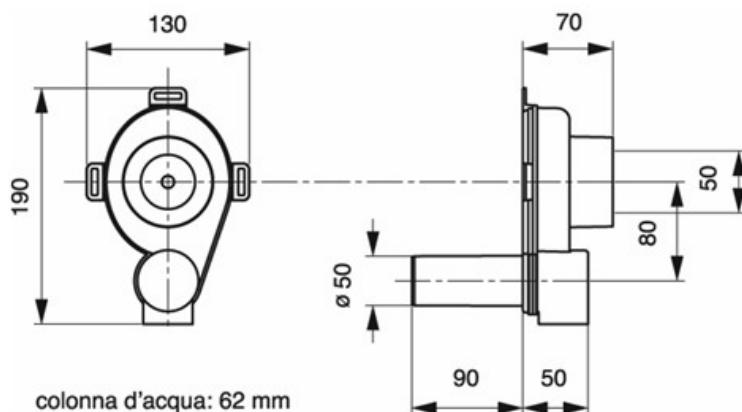

ITEM

3890GZ50B2

SIFONE ORINATOIO ORIZ.

Product Type

Urinals traps

Traditional urinal traps

Logistic Info

Pcs per Carton: 25
Qty per Pallet: 25
Unit weight: 0,18000
Flow rate Lt/m.:

ORIGINE: MADE IN SERBIA

Cod.EAN13: 8030575036441

Tarif Code :39229000

Tecnichal Details

Model: WALL-IN
Product: In-wall urinal traps
Spec 1: Horizontal outlet
Spec 2: Outlet \varnothing 50 mm
Material 1: PP
Material 2:
Color 1: GREY
Color 2: