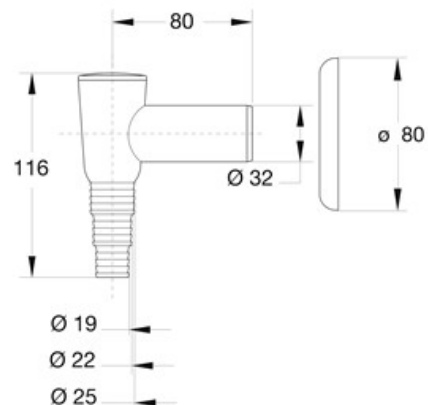

ITEM

3530GZ32B0

STYLING SCARICO Ø 32 MM BIANCO

Product Type

Logistic Info

Pcs per Carton: 50
Qty per Pallet: 50
Unit weight: 0,09000
Flow rate Lt/m.:

ORIGINE: MADE IN ITALY

Cod.EAN13: 8030575029252

Tarif Code :39229000

Tecnichal Details

Model: STYLING
Product: external valve siphon
Spec 1: White version
Spec 2: Outlet ø 32 mm
Material 1: ABS
Material 2:
Color 1: WHITE
Color 2:

Approvals