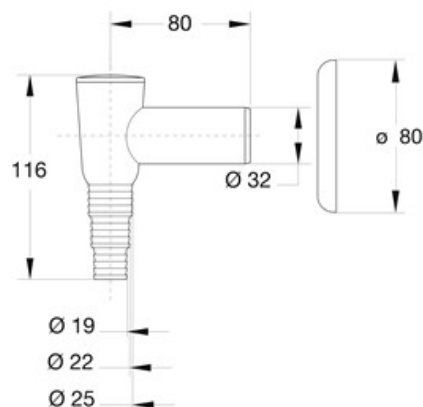

ITEM

3530CR32K7

STYLING SCARICO Ø 32 MM CROMO

Product Type

Logistic Info

Pcs per Carton: 50
Qty per Pallet: 50
Unit weight: 0,09800
Flow rate Lt/m.:

ORIGINE: MADE IN CINA

Cod.EAN13: 8030575030258

Tarif Code :39229000

Tecnichal Details

Model: STYLING
Product: external valve siphon
Spec 1: Chrome-plated
Spec 2: Outlet ø 32 mm
Material 1: ABS
Material 2:
Color 1: CHROME-PLATED
Color 2:

Approvals