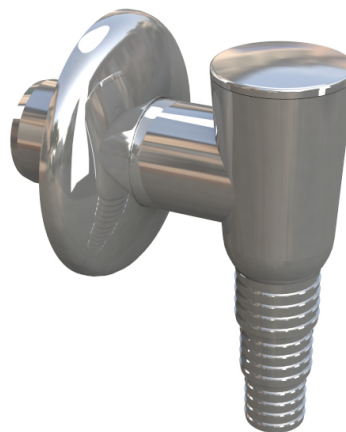

ITEM

3530CR32K7

STYLING SCARICO Ø 32 MM CROMO

Product Type

Logistic Info

Pcs per Carton: 50
Qty per Pallet: 50
Unit weight: 0,09800
Flow rate Lt/m.:

ORIGINE: MADE IN CINA

Cod.EAN13: 8030575030258

Tarif Code :39229000

Tecnichal Details

Model: STYLING
Product: external valve siphon
Spec 1: Chrome-plated
Spec 2: Outlet ø 32 mm
Material 1: ABS
Material 2:
Color 1: CHROME-PLATED
Color 2:

Approvals