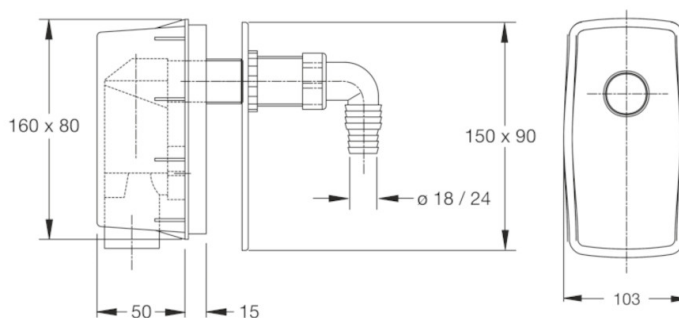

ITEM

3435EC40B9-R

COMPACT ESTR.PL BIANCA RICICL

Product Type

Domestic appliances traps and accessories

In-wall washing machine traps

Logistic Info

Pcs per Carton: 25
Qty per Pallet: 25
Unit weight: 0,27800
Flow rate Lt/m.:

ORIGINE: MADE IN ITALY

Cod.EAN13: 8030575061443

Tarif Code :39229000

Tecnichal Details

Model: COMPACT

Product: concealed trap for washing machine or dishwasher

Spec 1: with extractable siphon, plate and accessories in white plastic

Spec 2: Outlet \varnothing 40 mm

Material 1: PP

Material 2: ABS

Color 1: BLACK

Color 2: WHITE

Approvals