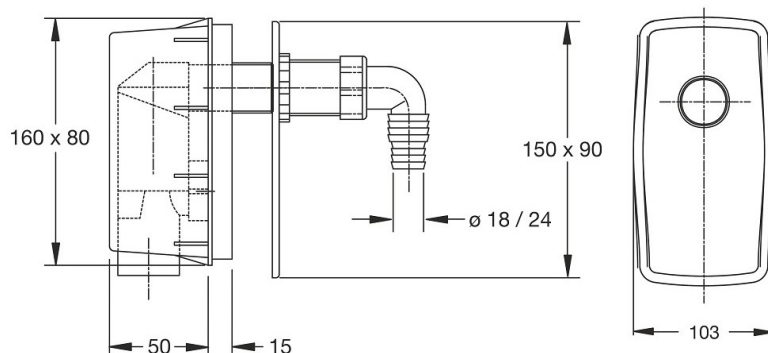

ITEM

**3435CR40B9-R**

**COMPACT ESTR.PL CROMO RICICLAT**

Product Type

Domestic appliances traps and accessories

In-wall washing machine traps

Logistic Info

**Pcs per Carton:** 25  
**Qty per Pallet:** 25  
**Unit weight:** 0,29100  
**Flow rate Lt/m.:**

ORIGINE: MADE IN ITALY

Cod.EAN13: 8030575061450

Tarif Code :39229000

Tecnichal Details

**Model:** COMPACT

**Product:** concealed trap for washing machine or dishwasher

**Spec 1:** with extractable siphon, plate and accessories in plastic ABS chrome-plated

**Spec 2:** Outlet ø 40 mm

**Material 1:** PP

**Material 2:** ABS

**Color 1:** BLACK

**Color 2:** CHROME-PLATED

Approvals