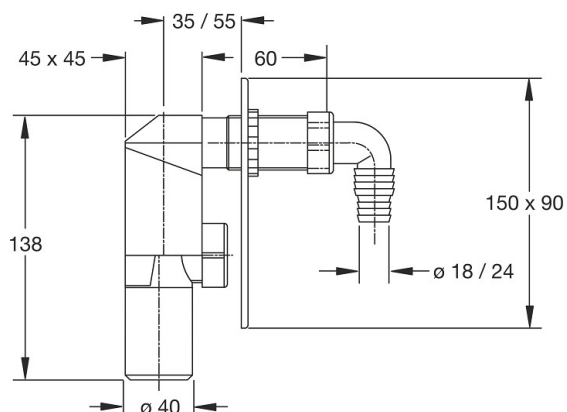

ORIGINE: MADE IN ITALY

Cod.EAN13: 8030575061436

Tarif Code :39229000

Tecnichal Details

**Model:** COMPACT

**Product:** concealed trap for washing machine or dishwasher

**Spec 1:** Plate and accessories in stainless steel

**Spec 2:** Outlet  $\varnothing$  40 mm

**Material 1:** PP

**Material 2:**

**Color 1:** BLACK

**Color 2:** METAL

Approvals