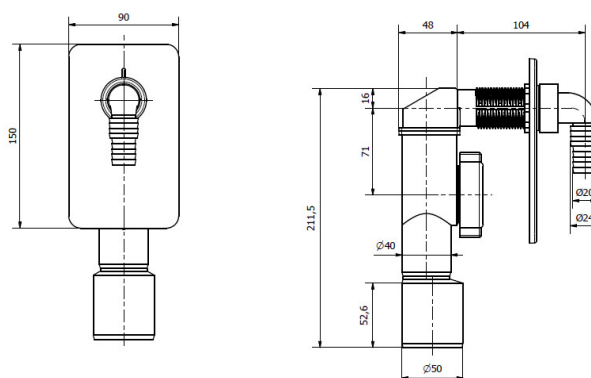

ITEM

3200IX50B9-R

CRIOLLO PIASTRA INOX RICICLATO

Product Type

Domestic appliances traps and accessories

In-wall washing machine traps

Logistic Info

Pcs per Carton: 25
Qty per Pallet: 25
Unit weight: 0,25300
Flow rate Lt/m.:

ORIGINE: MADE IN ITALY

Cod.EAN13: 8030575061405

Tarif Code :73249000

Tecnichal Details

Model: CRIOLLO

Product: concealed trap for washing machine or dishwasher

Spec 1: Plate and accessories in stainless steel

Spec 2: Outlet \varnothing 40/50 mm

Material 1: PP

Material 2: INOX

Color 1: BLACK

Color 2: METAL

Approvals