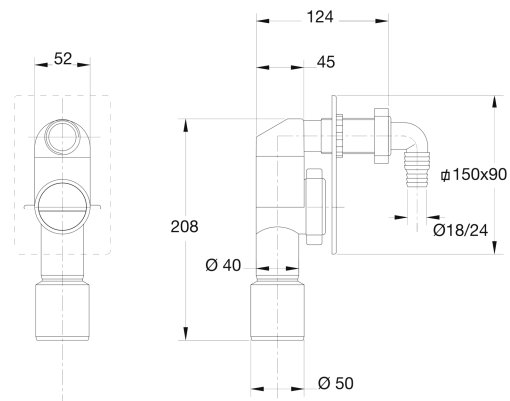

ITEM

**3200EC50B9-R**

**CRIOLLO PIASTRA BIANCA RICICL**

Product Type

Domestic appliances traps and accessories

In-wall washing machine traps

Logistic Info

**Pcs per Carton:** 25  
**Qty per Pallet:** 25  
**Unit weight:** 0,22100  
**Flow rate Lt/m.:**

ORIGINE: MADE IN ITALY

Cod.EAN13: 8030575061399

Tarif Code :39229000

Tecnichal Details

**Model:** CRIOLLO  
**Product:** concealed trap for washing machine or dishwasher  
**Spec 1:** Plate and accessories in white plastic  
**Spec 2:** Outlet  $\varnothing$  40/50 mm  
**Material 1:** PP  
**Material 2:** ABS  
**Color 1:** BLACK  
**Color 2:** WHITE