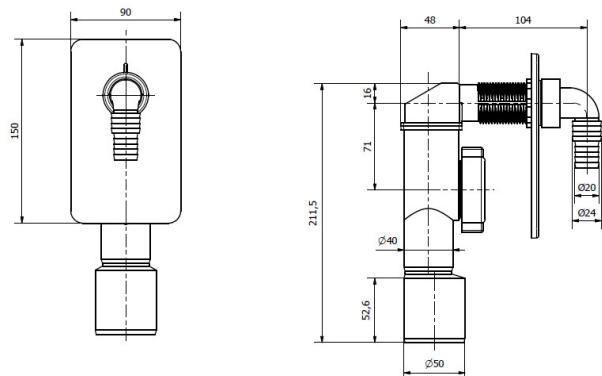

ITEM

3200CR50B9-R

CRIOLLO PIASTRA CRO RICICLATO

Product Type

Domestic appliances traps and accessories

In-wall washing machine traps

Logistic Info

Pcs per Carton: 25
Qty per Pallet: 25
Unit weight: 0,23900
Flow rate Lt/m.:

ORIGINE: MADE IN ITALY

Cod.EAN13: 8030575061382

Tarif Code :39229000

Tecnichal Details

Model: CRIOLLO

Product: concealed trap for washing machine or dishwasher

Spec 1: Plate and accessories in plastic ABS chrome-plated

Spec 2: Outlet \varnothing 40/50 mm

Material 1: PP

Material 2: ABS

Color 1: BLACK

Color 2: CHROME-PLATED

Approvals