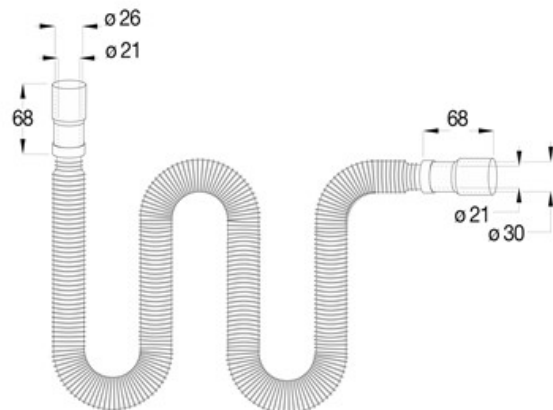

ITEM

**3120FX20B2**

**TUBO SCARICO LAVATRICE**

Product Type

Logistic Info

**Pcs per Carton:** 50  
**Qty per Pallet:** 50  
**Unit weight:** 0,15000  
**Flow rate Lt/m.:**

ORIGINE: MADE IN ITALY

Cod.EAN13: 8030575018638

Tarif Code :39173300

Tecnichal Details

**Model:** WATER DISCHARGE HOSES  
**Product:** Extensible universal outlet pipe for washing machine  
**Spec 1:** Flexible and extensible  
**Spec 2:** Length from 1 m to 2,20 m  
**Material 1:** PP  
**Material 2:**  
**Color 1:** GREY  
**Color 2:**