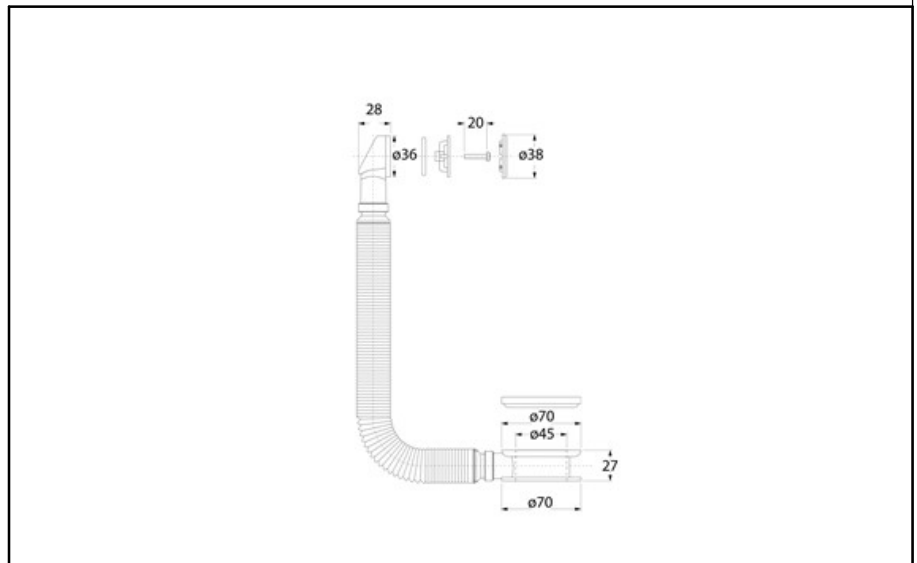

ITEM

2990CR70B0

PILETTA PASSANTE X LAVABO

Product Type

Traps and wastes for washbasin/bidet

Wastes for washbasin and bidet

Logistic Info

Pcs per Carton: 25
Qty per Pallet: 25
Unit weight: 0,06720
Flow rate Lt/m.:

ORIGINE: MADE IN CINA

Cod.EAN13: 8030575030838

Tarif Code :39229000

Tecnichal Details

Model: OVERFLOW
Product: Welded overflow
Spec 1: Passing-through waste for washbasin
Spec 2: Round grid ø 38 mm, chrome-plated

Material 1: ABS

Material 2: PP

Color 1: CHROME-PLATED

Color 2: WHITE

Approvals