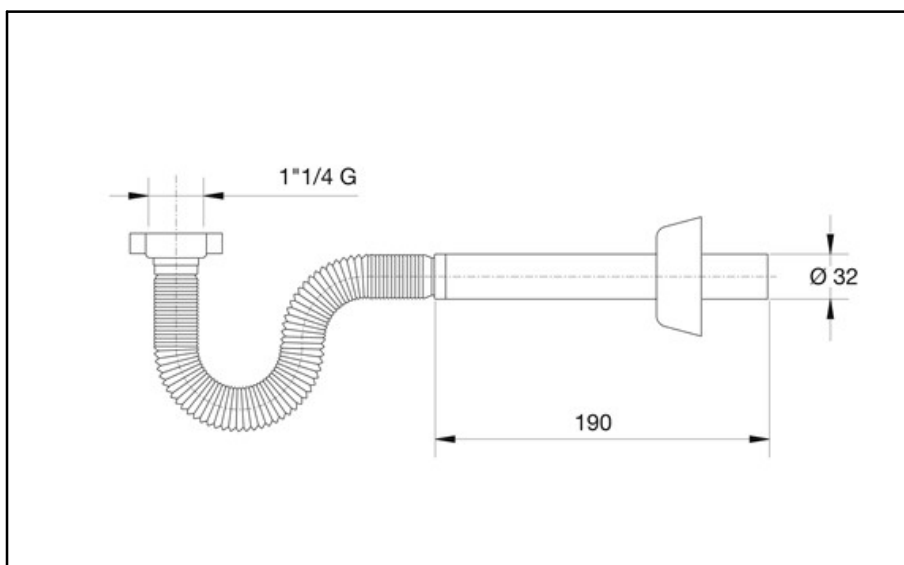

ITEM

2814PP54B7

SIFONCELLO CROMO GH PLAST

Product Type

Flexible hoses

Flexible hoses

Logistic Info

Pcs per Carton: 25
Qty per Pallet: 25
Unit weight: 0,13200
Flow rate Lt/m.:

ORIGINE: MADE IN CINA
Cod.EAN13: 8030575029160
Tarif Code :39229000

Tecnichal Details

Model: SIFONCELLO
Product: Flexible hoses with special connections
Spec 1: Plastic nut, chrome-plated outlet pipe
Spec 2: 1"1/4 x ø 32x230 mm
Material 1: ABS
Material 2: PP
Color 1: CHROME-PLATED
Color 2: WHITE