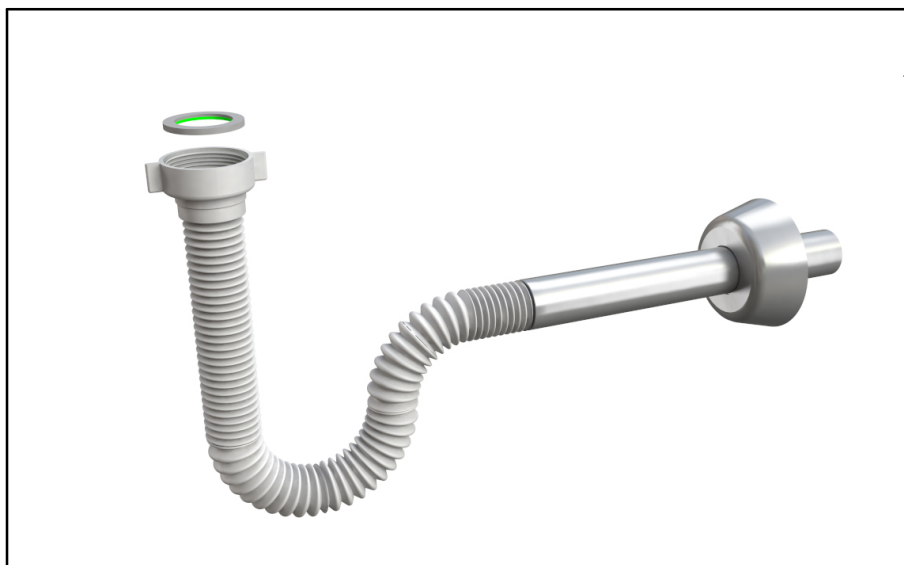

ITEM

2814PP54B7

SIFONCELLO CROMO GH PLAST

Product Type

Flexible hoses

Flexible hoses

Logistic Info

Pcs per Carton: 25
Qty per Pallet: 25
Unit weight: 0,13200
Flow rate Lt/m.:

ORIGINE: MADE IN CINA
Cod.EAN13: 8030575029160
Tarif Code :39229000

Tecnichal Details

Model: SIFONCELLO
Product: Flexible hoses with special connections
Spec 1: Plastic nut, chrome-plated outlet pipe
Spec 2: 1"1/4 x ø 32x230 mm
Material 1: ABS
Material 2: PP
Color 1: CHROME-PLATED
Color 2: WHITE