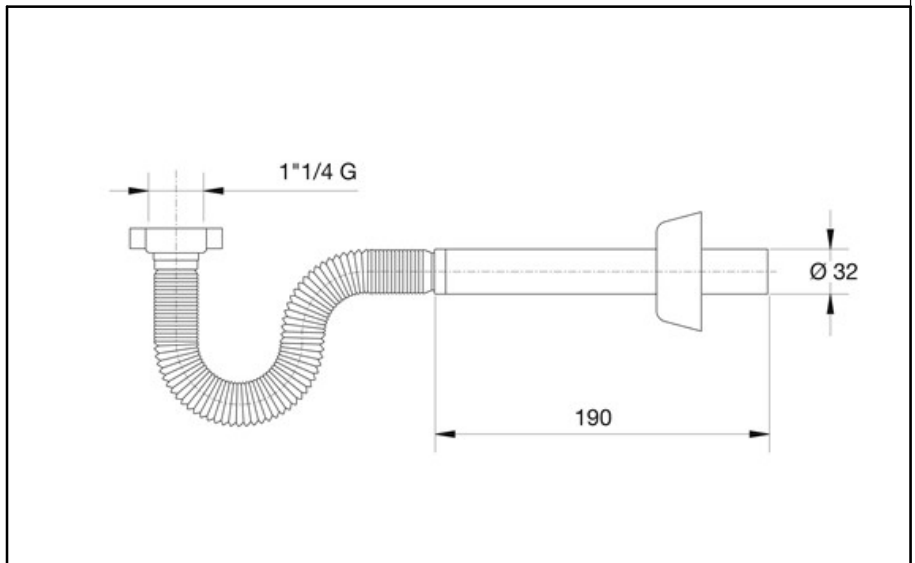

ITEM

2814PP54B0

SIFONCELLO BIANCO GH PLAST

Product Type

Logistic Info

Pcs per Carton: 25
Qty per Pallet: 25
Unit weight: 0,10900
Flow rate Lt/m.:

ORIGINE: MADE IN SERBIA

Cod.EAN13: 8030575029153

Tarif Code :39229000

Tecnichal Details

Model: SIFONCELLO
Product: Flexible hoses with special connections
Spec 1: Plastic nut, white outlet pipe
Spec 2: 1"1/4 x ø 32x230 mm
Material 1: ABS
Material 2: PP
Color 1:
Color 2: WHITE