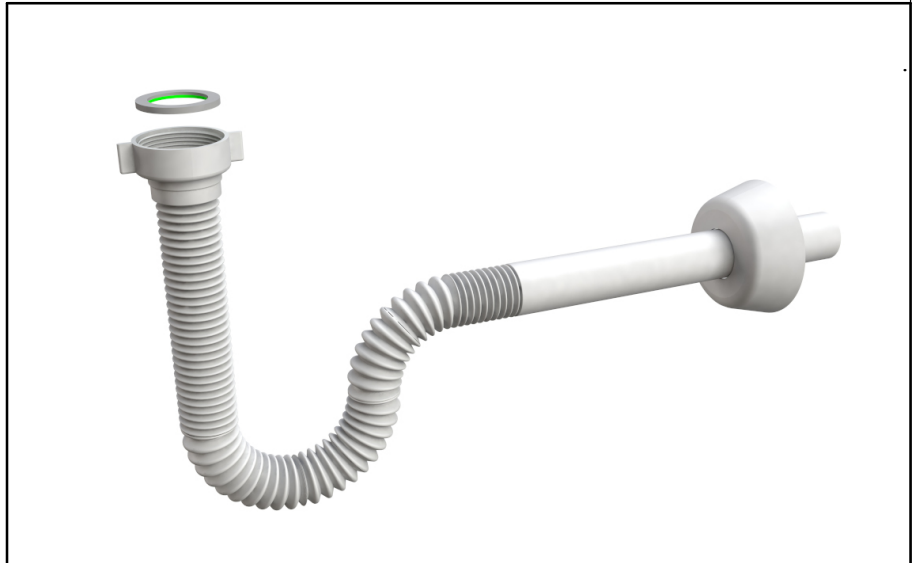

ITEM

2814PP54B0

SIFONCELLO BIANCO GH PLAST

Product Type

Logistic Info

Pcs per Carton: 25
Qty per Pallet: 25
Unit weight: 0,10900
Flow rate Lt/m.:

ORIGINE: MADE IN SERBIA

Cod.EAN13: 8030575029153

Tarif Code :39229000

Tecnichal Details

Model: SIFONCELLO
Product: Flexible hoses with special connections
Spec 1: Plastic nut, white outlet pipe
Spec 2: 1"1/4 x ø 32x230 mm
Material 1: ABS
Material 2: PP
Color 1:
Color 2: WHITE