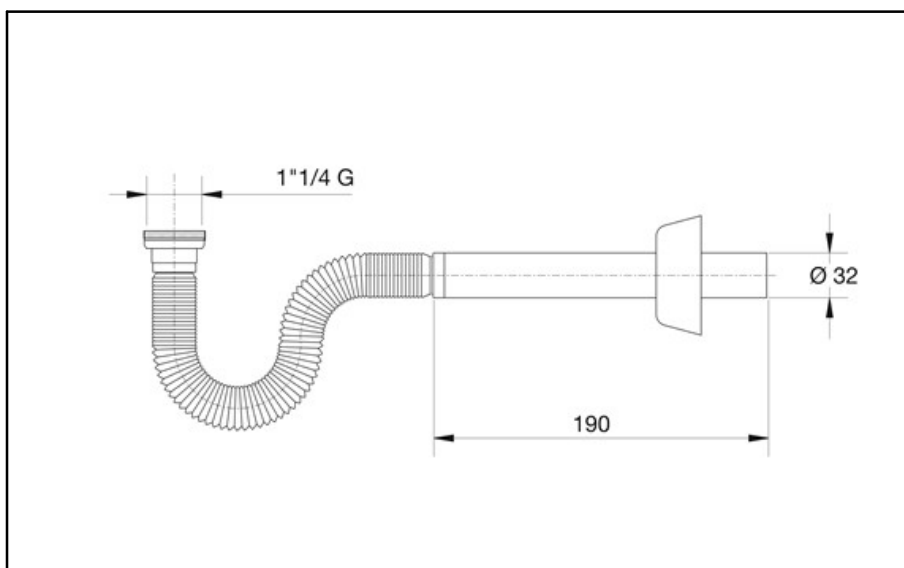

ITEM

28140T54B7

SIFONCELLO CROMO GH METALLO

Product Type

Logistic Info

Pcs per Carton: 25
Qty per Pallet: 25
Unit weight: 0,13200
Flow rate Lt/m.:

ORIGINE: MADE IN CINA
Cod.EAN13: 8030575029146
Tarif Code :39229000

Tecnichal Details

Model: SIFONCELLO
Product: Flexible hoses with special connections
Spec 1: Metal nut, chrome-plated outlet pipe
Spec 2: 1"1/4 x ø 32x230 mm
Material 1: ABS
Material 2: PP
Color 1: CHROME-PLATED
Color 2: WHITE