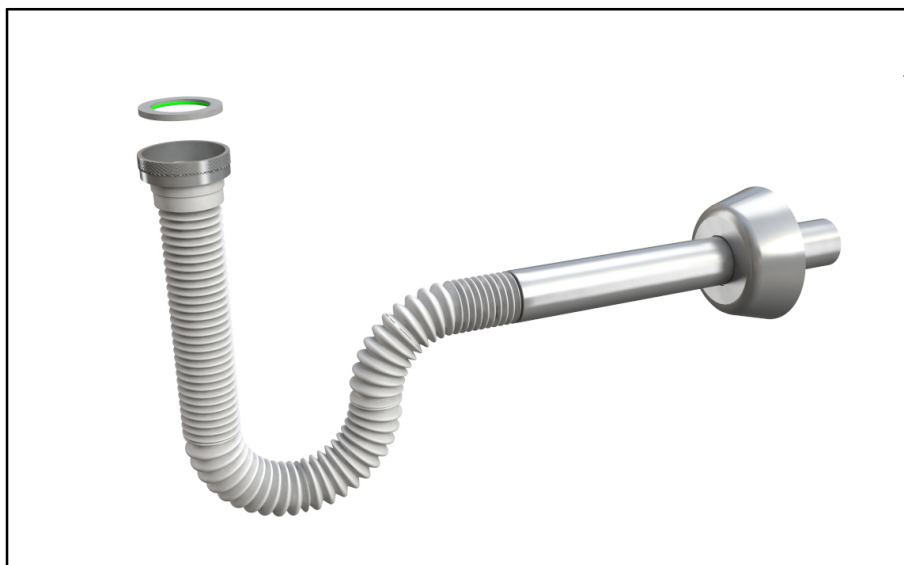

ITEM

28140T54B7

SIFONCELLO CROMO GH METALLO

Product Type

Logistic Info

Pcs per Carton: 25
Qty per Pallet: 25
Unit weight: 0,13200
Flow rate Lt/m.:

ORIGINE: MADE IN CINA
Cod.EAN13: 8030575029146
Tarif Code :39229000

Tecnichal Details

Model: SIFONCELLO
Product: Flexible hoses with special connections
Spec 1: Metal nut, chrome-plated outlet pipe
Spec 2: 1"1/4 x ø 32x230 mm
Material 1: ABS
Material 2: PP
Color 1: CHROME-PLATED
Color 2: WHITE