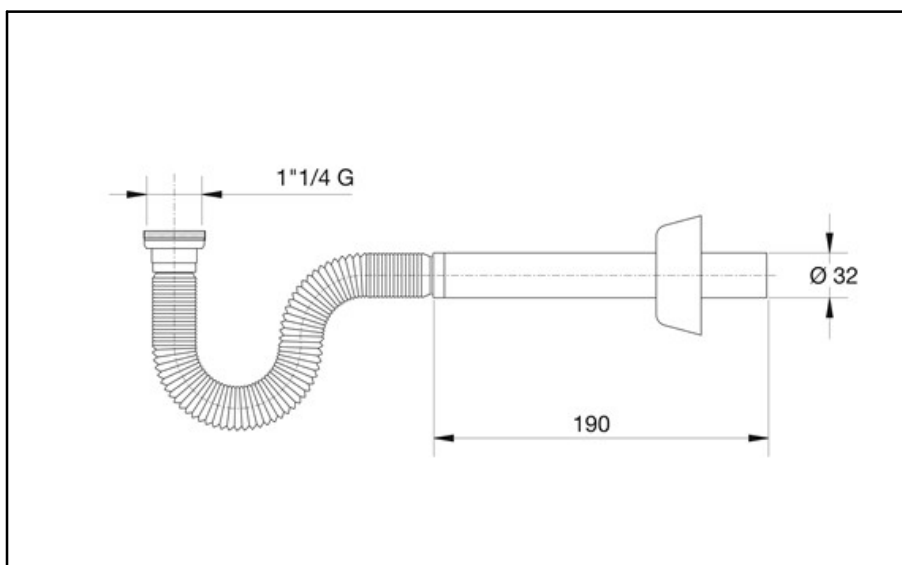

ITEM

28140T54B0

SIFONCELLO BIANCO GH METALLO

Product Type

Logistic Info

Pcs per Carton: 25
Qty per Pallet: 25
Unit weight: 0,10700
Flow rate Lt/m.:

ORIGINE: MADE IN SERBIA

Cod.EAN13: 8030575029139

Tarif Code :39229000

Tecnichal Details

Model: SIFONCELLO
Product: Flexible hoses with special connections
Spec 1: Metal nut, white outlet pipe
Spec 2: 1"1/4 x ø 32x230 mm
Material 1: ABS
Material 2: PP
Color 1:
Color 2: WHITE