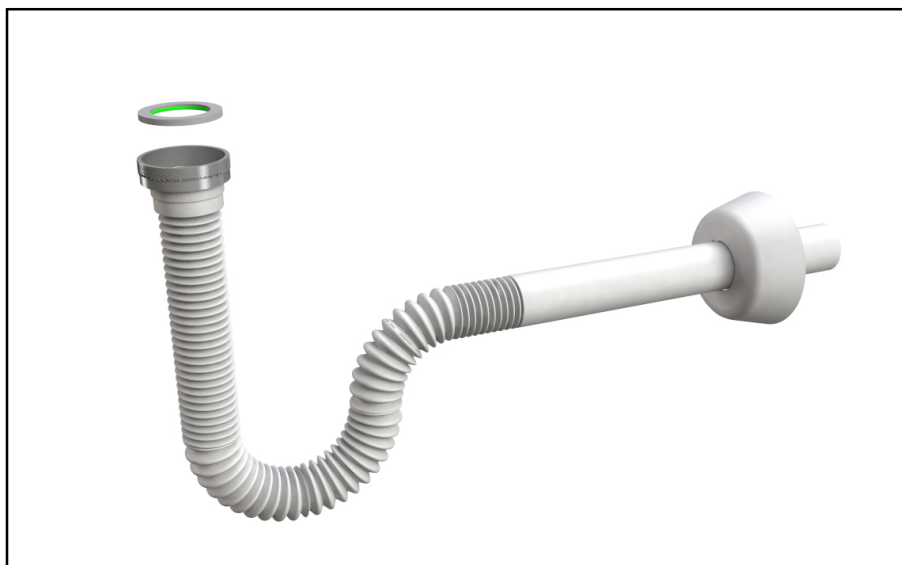

ITEM

28140T54B0

SIFONCELLO BIANCO GH METALLO

Product Type

Logistic Info

Pcs per Carton: 25
Qty per Pallet: 25
Unit weight: 0,10700
Flow rate Lt/m.:

ORIGINE: MADE IN SERBIA

Cod.EAN13: 8030575029139

Tarif Code :39229000

Tecnichal Details

Model: SIFONCELLO
Product: Flexible hoses with special connections
Spec 1: Metal nut, white outlet pipe
Spec 2: 1"1/4 x ø 32x230 mm
Material 1: ABS
Material 2: PP
Color 1:
Color 2: WHITE