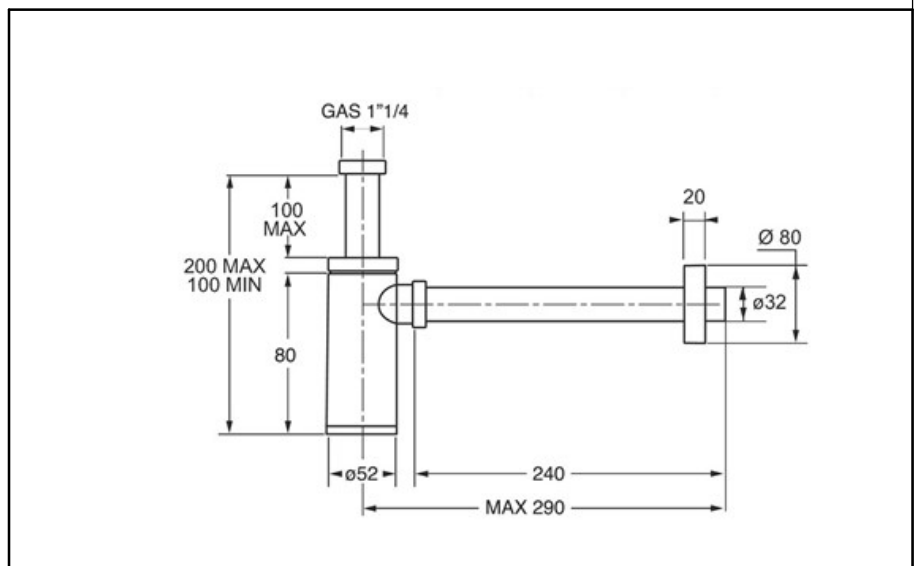

Qty per Pallet:

Unit weight: 0,26700

Flow rate Lt/m.:

ORIGINE: MADE IN CINA

Cod.EAN13: 8030575056715

Tarif Code :39229000

Tecnichal Details

Model: MONSTER -KING

Product: minimal line for wash-basin

Spec 1: BI-POWER washers

Spec 2: 1"1/4 x ø 32 mm

Material 1: PP

Material 2:

Color 1: WHITE

Color 2:

Approvals