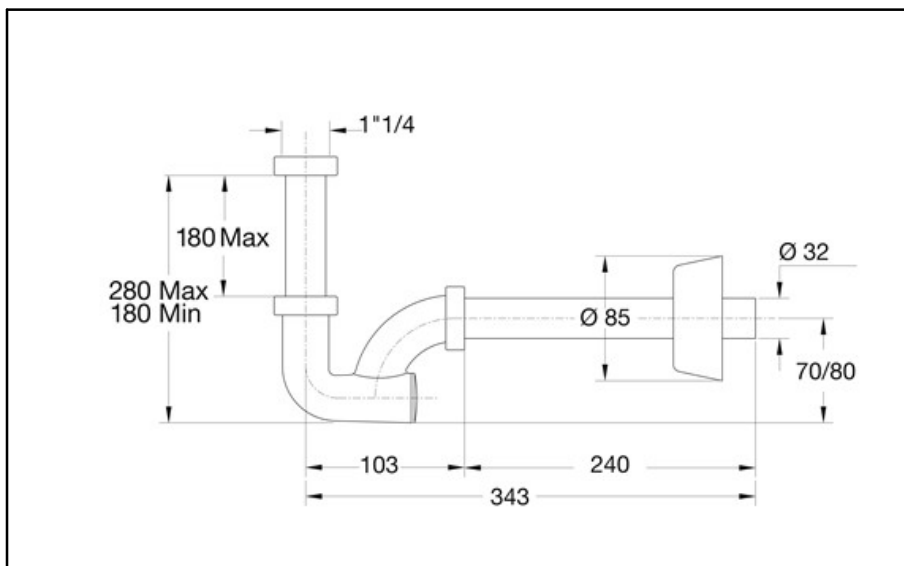

ITEM

2750PP32B0

KAPPA BIANCO 1"1/4X32

Product Type

Traps and wastes for washbasin/bidet

Traditional washbasin/Bidet traps

Logistic Info

Pcs per Carton: 25
Qty per Pallet: 25
Unit weight: 0,24600
Flow rate Lt/m.:

ORIGINE: MADE IN ITALY
Cod.EAN13: 8030575033143
Tarif Code :39229000

Tecnichal Details

Model: MONSTER-KAPPA
Product: Siphons with inspection
Spec 1: BI-POWER washers
Spec 2: 1"1/4 x ø 32 mm
Material 1: PP
Material 2:
Color 1: WHITE
Color 2: