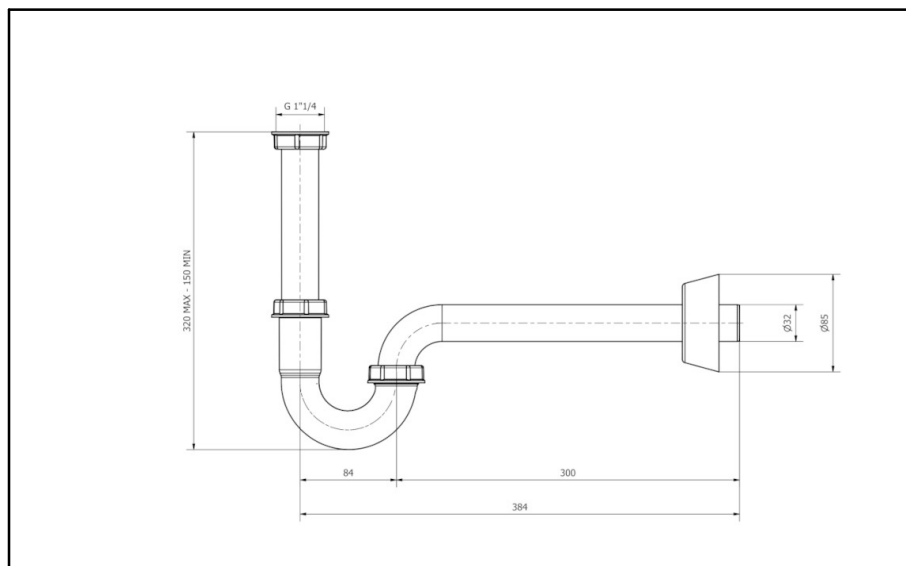

ITEM

2710PP30B0

TUBULAR BIANCO 1"1/4X32X300

Product Type

Logistic Info

Pcs per Carton: 25
Qty per Pallet: 25
Unit weight: 0,23500
Flow rate Lt/m.:

ORIGINE: MADE IN ITALY

Cod.EAN13: 8030575033105

Tarif Code :39229000

Tecnichal Details

Model: MONSTER-TUBULAR
Product: pipe odour trap for washbasin
Spec 1: BI-POWER washers
Spec 2: 1"1/4 x ø 32 mm
Material 1: PP
Material 2:
Color 1: WHITE
Color 2:

Approvals