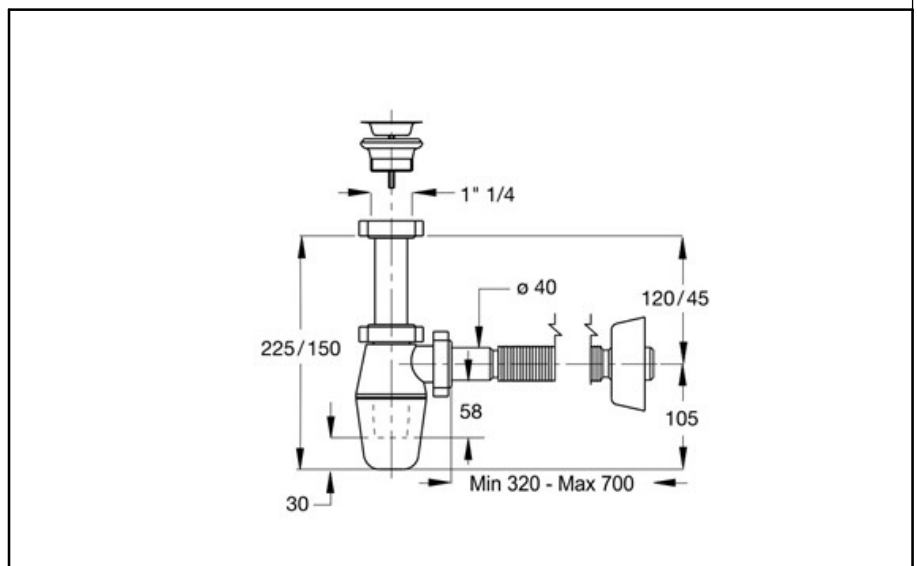

Qty per Pallet:

Unit weight: 0,33400

Flow rate Lt/m.:

ORIGINE: MADE IN ITALY

Cod.EAN13: 8030575057521

Tarif Code :39229000

Tecnichal Details

Model: TEDESCO

Product: bottle odour trap for washbasin

Spec 1: With flexyble outlet pipe and ø 65 mm waste

Spec 2: 1"1/4 x ø 40 mm

Material 1: PP

Material 2: INOX

Color 1: METAL

Color 2:

Approvals