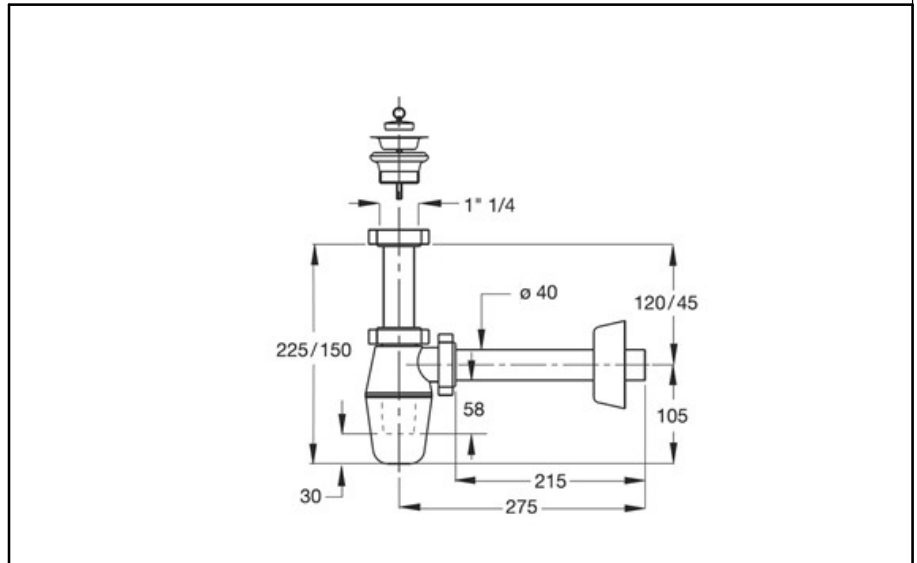

ITEM

2634WL40B0

TEDESCO 1"1/4 X Ø 40

Product Type

Traps and wastes for washbasin/bidet

Traditional washbasin/Bidet traps

Logistic Info

Pcs per Carton: 50
Qty per Pallet:
Unit weight: 0,31300
Flow rate Lt/m.:

ORIGINE: MADE IN ITALY
Cod.EAN13: 8030575056692
Tarif Code :39229000

Tecnichal Details

Model: TEDESCO
Product: bottle odour trap for washbasin
Spec 1: Stainless steel flange 18/10 ø 65 mm, 65 mm long bolt, ø 40,5 mm and plug with ring
Spec 2: 1"1/4 x ø 40 mm
Material 1: PP
Material 2: INOX
Color 1: METAL
Color 2: