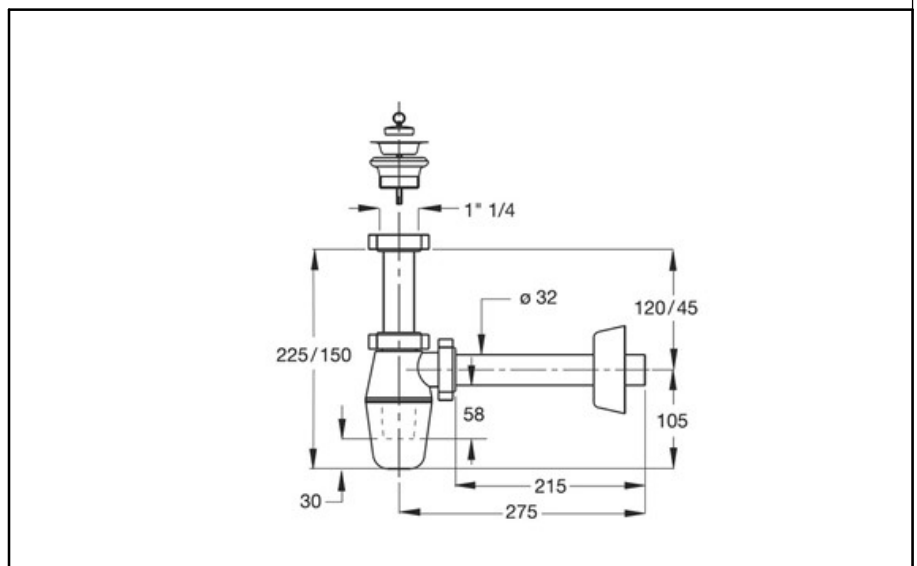

ITEM

2634WL32B0

TEDESCO 1"1/4 X Ø 32

Product Type

Traps and wastes for washbasin/bidet

Traditional washbasin/Bidet traps

Logistic Info

Pcs per Carton: 50
Qty per Pallet: 50
Unit weight: 0,29500
Flow rate Lt/m.:

ORIGINE: MADE IN ITALY

Cod.EAN13: 8030575035772

Tarif Code :39229000

Tecnichal Details

Model: TEDESCO

Product: bottle odour trap for washbasin

Spec 1: Stainless steel flange 18/10 ø 65 mm, 65 mm long bolt, ø 40,5 mm and plug with ring

Spec 2: 1"1/4 x ø 32 mm

Material 1: PP

Material 2: INOX

Color 1: METAL

Color 2:

Approvals