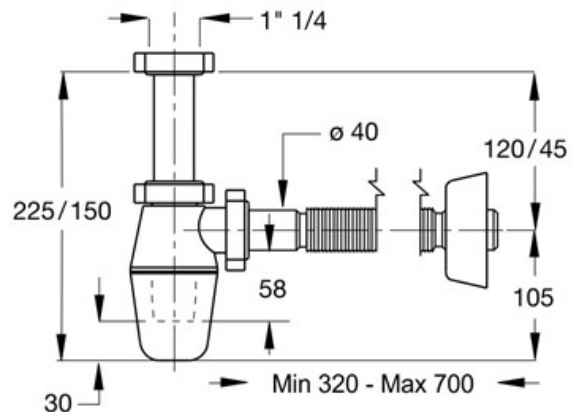

ITEM

2630WZ40B0

TEDESCO C/MAGIK 1"1/4 X Ø 40

Product Type

Traps and wastes for washbasin/bidet

Traditional washbasin/Bidet traps

Logistic Info

Pcs per Carton: 25
Qty per Pallet:
Unit weight: 0,27000
Flow rate Lt/m.:

ORIGINE: MADE IN ITALY
Cod.EAN13: 8030575057514
Tarif Code :39229000

Tecnichal Details

Model: TEDESCO
Product: bottle odour trap for washbasin
Spec 1: With flexyble outlet pipe
Spec 2: 1"1/4 x Ø 40 mm
Material 1: PP
Material 2:
Color 1: WHITE
Color 2: