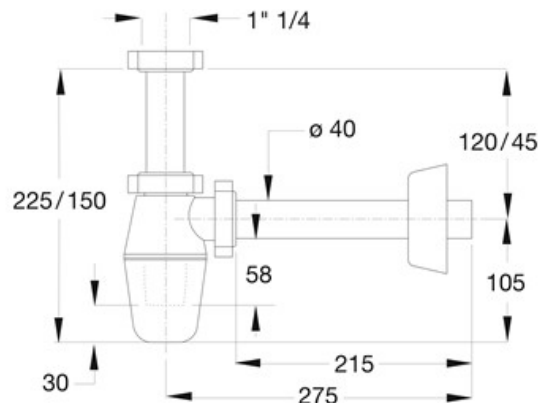

ITEM

2630CP40B0

TEDESCO S/PILETTA 1"1/4X40

Product Type

Logistic Info

Pcs per Carton: 50
Qty per Pallet: 50
Unit weight: 0,22900
Flow rate Lt/m.:

ORIGINE: MADE IN ITALY
Cod.EAN13: 8030575017877
Tarif Code :39229000

Tecnichal Details

Model: TEDESCO
Product: bottle odour trap for washbasin
Spec 1: BI-POWER washers
Spec 2: 1"1/4 x ø 40 mm
Material 1: PP
Material 2:
Color 1: WHITE
Color 2:

Approvals