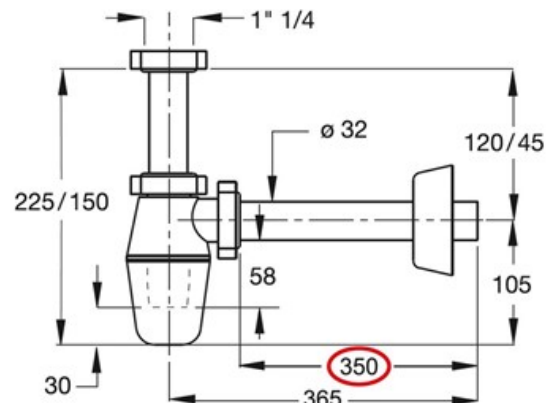

ITEM

**2630CM35B0**

**TEDESCO 1"1/4X32X350**

Product Type

Traps and wastes for washbasin/bidet

Traditional washbasin/Bidet traps

Logistic Info

**Pcs per Carton:** 30  
**Qty per Pallet:** 30  
**Unit weight:** 0,23900  
**Flow rate Lt/m.:**

ORIGINE: MADE IN ITALY  
Cod.EAN13: 8030575039060  
Tarif Code :39229000

Tecnichal Details

**Model:** TEDESCO  
**Product:** bottle odour trap for washbasin  
**Spec 1:** Special outlet pipe  $\varnothing$  32/350 mm  
**Spec 2:** 1"1/4 x  $\varnothing$  32 mm x 350 mm  
**Material 1:** PP  
**Material 2:**  
**Color 1:** WHITE  
**Color 2:**