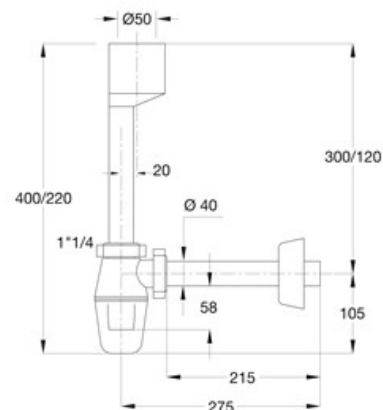

ITEM

2126CP40B0

TEDESCO ORINATOIO Ø 40

Product Type

Logistic Info

Pcs per Carton: 25
Qty per Pallet: 25
Unit weight: 0,29900
Flow rate Lt/m.:

ORIGINE: MADE IN ITALY
Cod.EAN13: 8030575028996
Tarif Code :39229000

Tecnichal Details

Model: TEDESCO
Product: Bottle traps for urinals
Spec 1: Connection to ceramic
Spec 2: ø 50 mm x ø 40x230 mm
Material 1: PP
Material 2:
Color 1: WHITE
Color 2:

Approvals