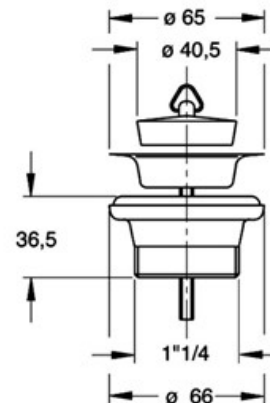

ITEM

2024WL54B0

SIMPLEX Ø65 1"1/4 TAPPO ANELLO

Product Type

Traps and wastes for washbasin/bidet

Wastes for washbasin and bidet

Logistic Info

Pcs per Carton: 50
Qty per Pallet: 1
Unit weight: 0,06100
Flow rate Lt/m.:

ORIGINE: MADE IN ITALY

Cod.EAN13: 8030575035758

Tarif Code :39229000

Tecnichal Details

Model: SIMPLEX

Product: Centre-pin wastes

Spec 1: ø 40,5 mm and plug with ring. Stainless steel flange 18/10 ø 65
mm, 65 mm long bolt

Spec 2: 1"1/4 x ø 65 mm

Material 1: PP

Material 2: INOX

Color 1: METAL

Color 2: WHITE

Approvals