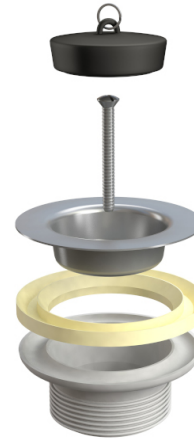

ITEM

2024WL54B0

SIMPLEX Ø65 1"1/4 TAPPO ANELLO

Product Type

Traps and wastes for washbasin/bidet

Wastes for washbasin and bidet

Logistic Info

Pcs per Carton: 50
Qty per Pallet: 1
Unit weight: 0,06100
Flow rate Lt/m.:

ORIGINE: MADE IN ITALY

Cod.EAN13: 8030575035758

Tarif Code :39229000

Tecnichal Details

Model: SIMPLEX

Product: Centre-pin wastes

Spec 1: ø 40,5 mm and plug with ring. Stainless steel flange 18/10 ø 65
mm, 65 mm long bolt

Spec 2: 1"1/4 x ø 65 mm

Material 1: PP

Material 2: INOX

Color 1: METAL

Color 2: WHITE

Approvals