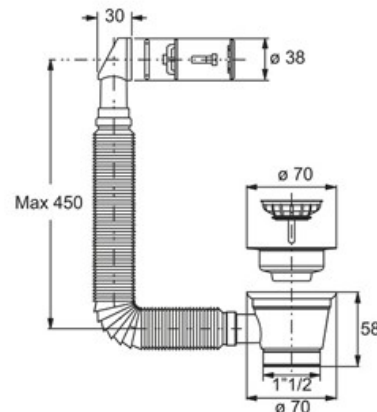

ITEM

1985LX64B0

CANESTRINO Ø70 C/TP TONDO

Product Type

Logistic Info

Pcs per Carton: 25
Qty per Pallet: 25
Unit weight: 0,18400
Flow rate Lt/m.:

ORIGINE: MADE IN CINA
Cod.EAN13: 8030575031644
Tarif Code :73249000

Tecnichal Details

Model: CANESTRINO
Product: drain valve for kitchen sinks
Spec 1: With round overflow, brass bolt
Spec 2: ø 70 x 1"1/2
Material 1: PP
Material 2: INOX
Color 1: WHITE
Color 2: POLISHED

Approvals