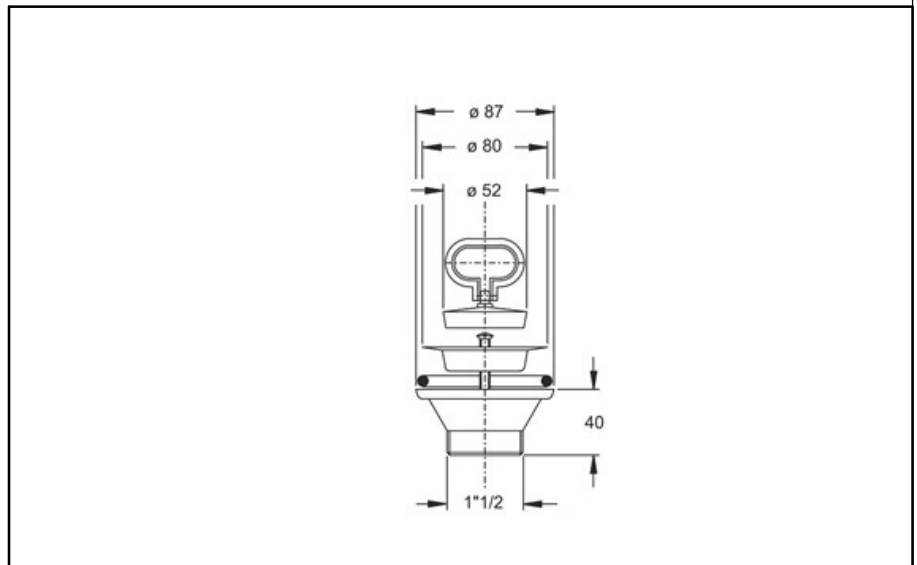

ITEM

1951MG64B0

SIMPLEX 1"1/2 Ø80 GRIGLIA 18/8

Product Type

Traps and basket wastes for kitchen
sinks

Ø80 kitchen sink wastes

Logistic Info

Pcs per Carton: 50
Qty per Pallet: 50
Unit weight: 0,09440
Flow rate Lt/m.: 92,80

ORIGINE: MADE IN ITALY

Cod.EAN13: 8030575015170

Tarif Code :73249000

Tecnichal Details

Model: SIMPLEX

Product: Centre-pin kitchen sink valve

Spec 1: Flange Ø 80mm, without overflow, Ø 52 mm Plug with handle, grid in stainless steel 18/8

Spec 2: Ø 80 x 1"1/2

Material 1: PP

Material 2: INOX

Color 1: WHITE

Color 2: BRUSHED

Approvals