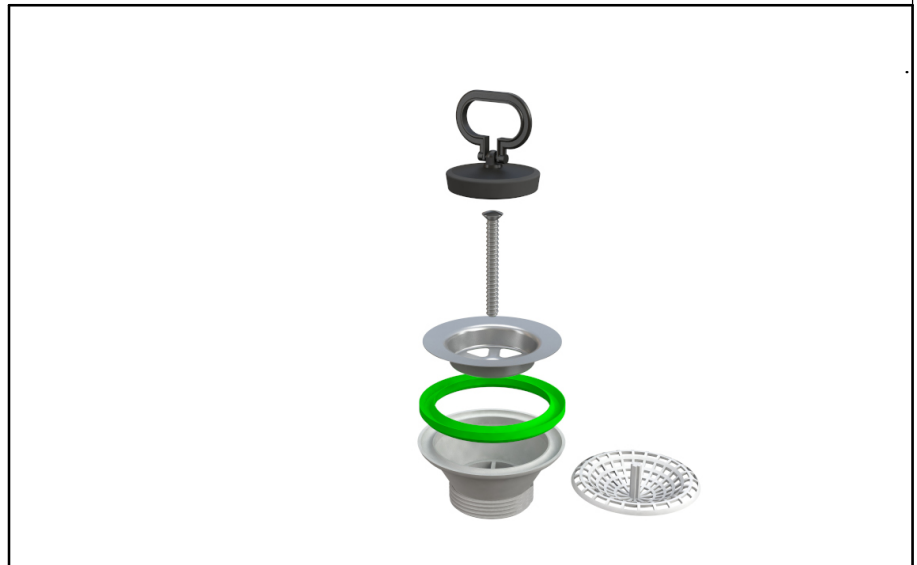

ITEM

1951MG64B0

SIMPLEX 1"1/2 Ø80 GRIGLIA 18/8

Product Type

Traps and basket wastes for kitchen
sinks

Ø80 kitchen sink wastes

Logistic Info

Pcs per Carton: 50
Qty per Pallet: 50
Unit weight: 0,09440
Flow rate Lt/m.: 92,80

ORIGINE: MADE IN ITALY

Cod.EAN13: 8030575015170

Tarif Code :73249000

Tecnichal Details

Model: SIMPLEX

Product: Centre-pin kitchen sink valve

Spec 1: Flange Ø 80mm, without overflow, Ø 52 mm Plug with handle, grid in stainless steel 18/8

Spec 2: Ø 80 x 1"1/2

Material 1: PP

Material 2: INOX

Color 1: WHITE

Color 2: BRUSHED

Approvals