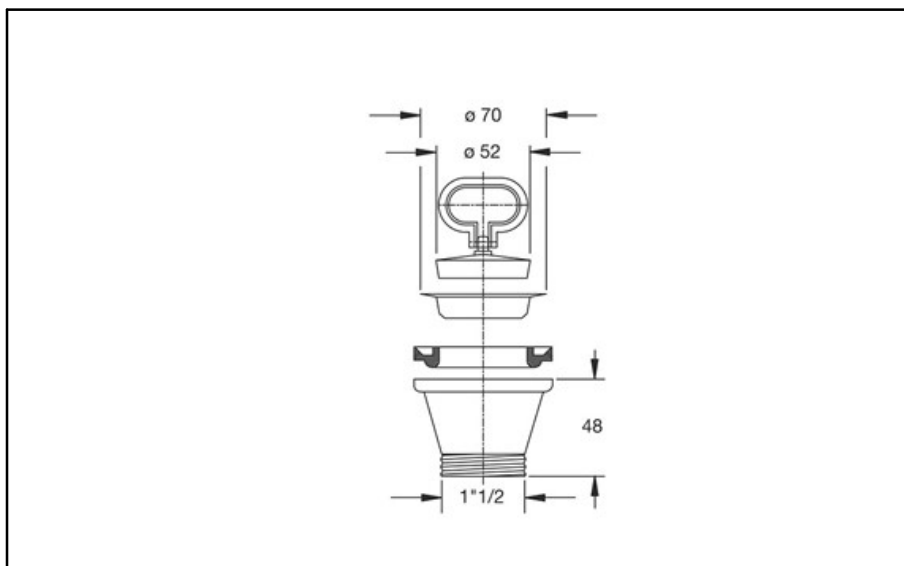

ITEM

1944MG64B0

SIMPLEX 1"1/2 ALTA D.70

Product Type

Traps and basket wastes for kitchen
sinks
ø70 kitchen sink wastes

Logistic Info

Pcs per Carton: 50
Qty per Pallet: 50
Unit weight: 0,08380
Flow rate Lt/m.: 101,00

ORIGINE: MADE IN ITALY

Cod.EAN13: 8030575014944

Tarif Code :73249000

Tecnichal Details

Model: SIMPLEX
Product: Centre-pin kitchen sink valve
Spec 1: Without overflow, ø 52 mm Plug with handle
Spec 2: ø70 mm x 1"1/2
Material 1: PP
Material 2: INOX
Color 1: WHITE
Color 2: BRUSHED